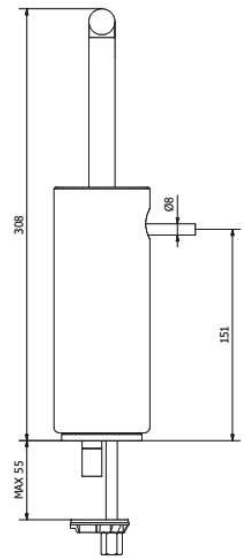

AQUABRASS

— black series —

UR20NM

Product Description

Urban single-hole lavatory faucet

- solid brass construction
- crystal clear water flow
- single volume and temperature joystick control
- press pop-up drain with overflow included
- 3/8" connection

height: 7¹⁵/₁₆"

overall projection: 7⁷/₁₆"

flow rate: 1.5 gpm**

FINISHES

Standard

Polished chrome (pc)

Custom

15 custom finishes available

(ask your local Aquabrax authorized dealer for details)

**Optional low flow regulator: #ABAE31221900000 (1.2 gpm), must be pre-installed by Aquabrax.