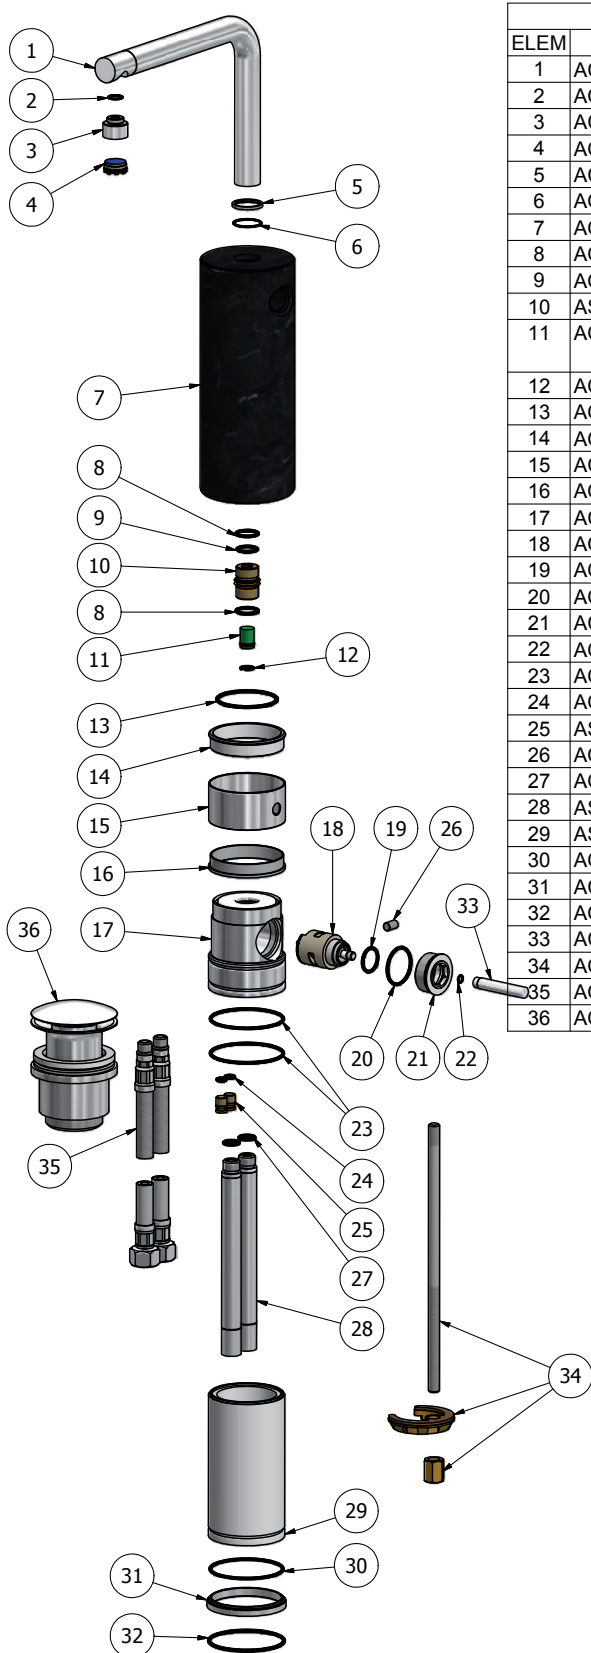

AQUABRASS

— black series —

UR20NM

Product Description

Urban single-hole lavatory faucet

- solid brass construction
- crystal clear water flow
- single volume and temperature joystick control
- press pop-up drain with overflow included
- 3/8" connection

(ask your local Aquabrax authorized dealer for details)

**Optional low flow regulator: #ABAE31221900000 (1.2 gpm), must be pre-installed by Aquabrax.

AQUABRASS

— black series —

Elenco parti			
ELEM	CODICE	NUMERO DI MAGAZZINO	QT
1	AC0012504	Welded spout Ø18.5 H129 L174	1
2	AQ0009416	OR 9x1 NBR 70 SH	1
3	AC0012456	Insert for aerator Ø17.9 M12x1 M16.5x1 H14	1
4	AQ0014890	Perlator cachè TT	1
5	AC0012561	Ring Ø22 Ø18.9 H2	1
6	AQ0015009	OR 19x1 NBR 70 SH	1
7	AQ0014846	Marble cover Ø68 H175 marquinia's black	1
8	AQ0009818	OR 14x1.78 NBR 70 SH	2
9	AQ0004610	OR 12.42x1.78 NBR 70 SH	1
10	AS0012424	Insert for spout M16x1 H23	1
11	AQ0014891	Reduction flow Ø10 1.5 GPM (31.2220.00001)	1
12	AQ0014892	Elastic ring Ø10 UNI 472	1
13	AQ0013363	OR 41x2 NBR 70 SH	1
14	AQ0014774	Antifriction ring Ø55.3 Ø52.9 Ø49.1 H11	1
15	AC0012428	Ring Ø55.2 H28	1
16	AQ0014775	Antifriction ring Ø55.3 Ø51.2 H10	1
17	AC0012416	Mixer body Ø55 Ø51 H65	1
18	AQ0014769	Ceramic cartridge Ø25 open M6x1	1
19	AQ0004600	OR 15.6x1.78 NBR 70 SH	1
20	AQ0006586	OR 25.12x1.78 NBR 70 SH	1
21	AC0012426	Cartridge's nut M28x1 Ø30 H13	1
22	AQ0010327	OR 4x1 NBR 70 SH	1
23	AQ0010432	OR 50.52x1.78 NBR 70 SH	2
24	AQ0001410	OR 4.2x1.9 NBR 70 SH	2
25	AS0010569	Plug M8x1 H11 CH3	2
26	AQ0001091	Grubscrew M6x10 flat point	1
27	AQ0004180	OR 9.25x1.78 NBR 70 SH	2
28	AS0012465	Extension pipe Ø14 M12x1 M M10x1 F L145	2
29	AS0012466	Extension pipe Ø55 Ø43 H107	1
30	AQ0010432	OR 50.52x1.78 NBR 70 SH	1
31	AC0012427	Base Ø57 H6.5	1
32	AQ0014771	OR 52x2 NBR 70 SH	1
33	AC0012425	Rod Ø5 H45 M6x1	1
34	AQ0014889	Fixing set M8 L200	1
35	AQ0014242	Inox hose M10x1 G3/8" F L460	2
36	AQ0009837	Simple rapid waste 1"1/4	1