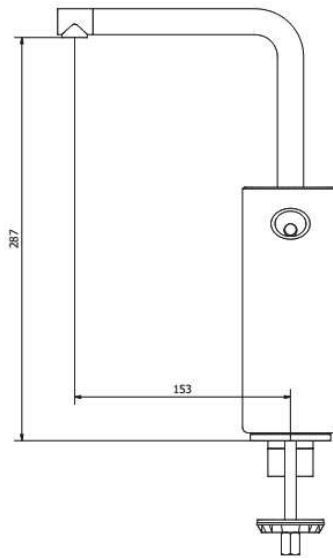

AQUABRASS

— black series —

UR20NM

Product Description

Urban single-hole lavatory faucet

- solid brass construction
- crystal clear water flow
- single volume and temperature joystick control
- press pop-up drain with overflow included
- 3/8" connection

height: 7¹⁵/₁₆"

overall projection: 7⁷/₁₆"

flow rate: 1.5 gpm**

FINISHES

Standard

Polished chrome (pc)

Custom

15 custom finishes available

(ask your local Aquabrax authorized dealer for details)

**Optional low flow regulator: #ABAE31221900000 (1.2 gpm), must be pre-installed by Aquabrax.