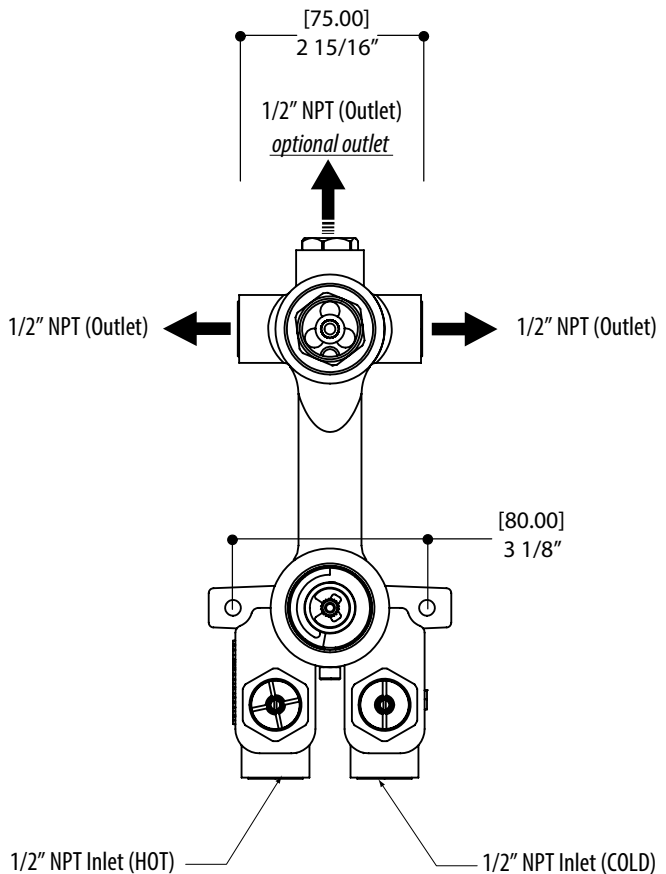

WARRANTY

- Residential: Limited lifetime warranty to original purchaser
- Commercial: Two years warranty
- (Complete warranty available at www.aquabress.com/warranty)