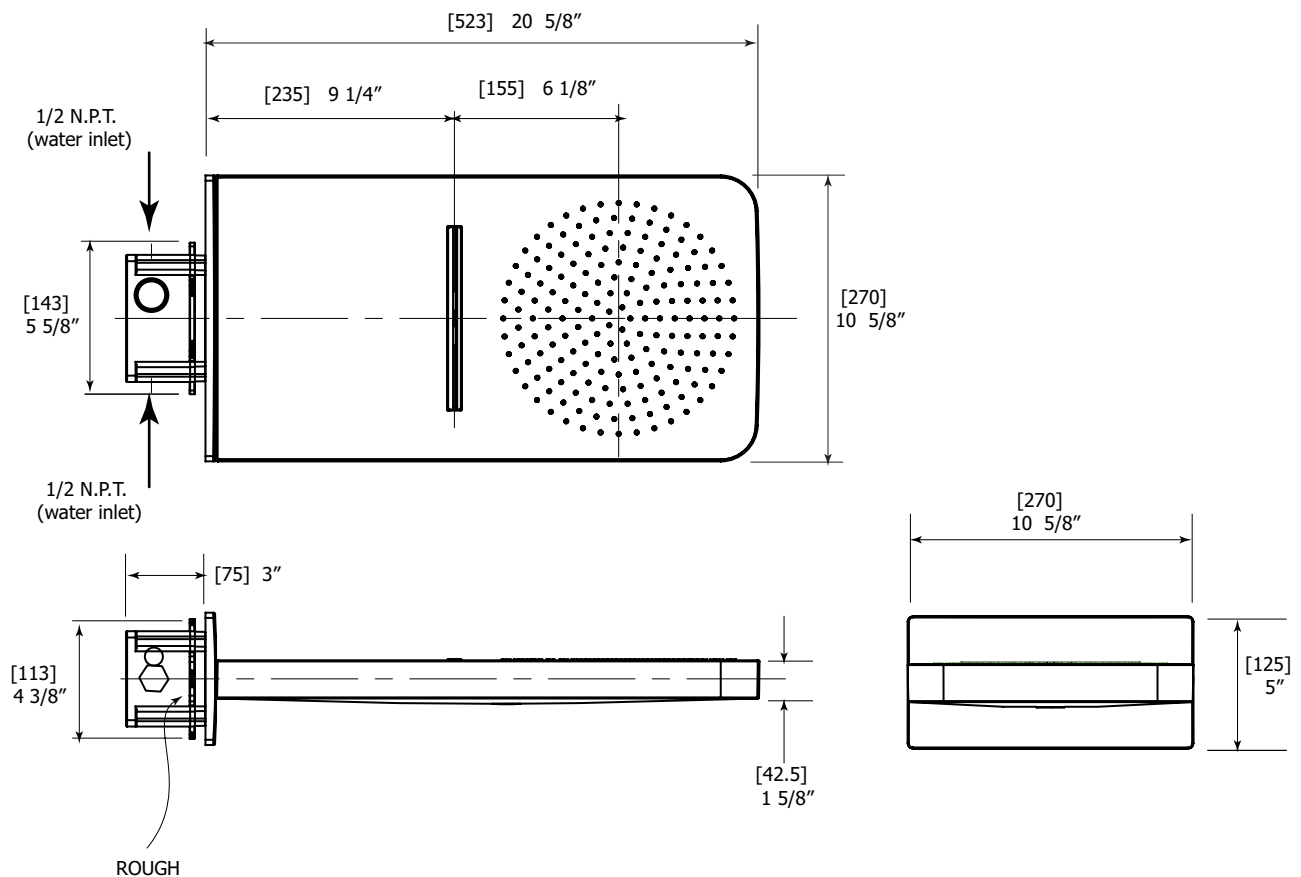

WARRANTY

Residential: Limited lifetime warranty to original purchaser
Commercial: Two years warranty
(Complete warranty available at www.aquabrand.com/warranty)