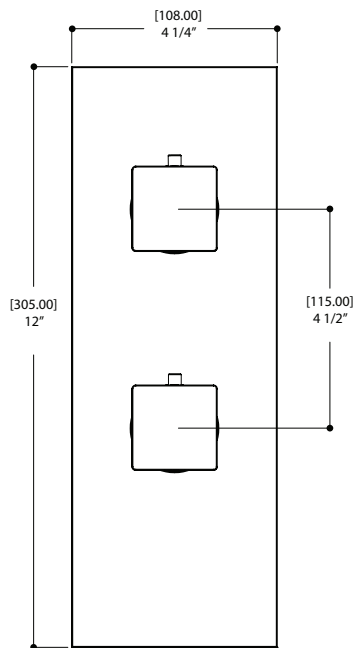

Specifications

FEATURES

- High performance 1/2" thermostatic valve
- European made solid brass rough and thermo cartridge
- Safety temperature limit stopper, preset at 38C / 100F
- Reversible service check valves with filters / stop valves
- 1/2" NPT female connection (outlet/inlet)
- Diverter cartridge not included
- Available a third outlet if required

FEATURES

Solid brass construction
Screwless decorative trim
Thin contemporary style - 4 1/4" x 12" x 1/8"
Decorative cylinders (x2) for shut-off valve and thermo control
Diverter cartridge included
Handles (x2)
Fits 1/2" thermo valve 12123

FEATURES

2 functions: rain, chute
 Concealed water-saving air induction system
 10" rainhead
 7" wide chute
 1/2" NPT female connection
 2 port valve required

Flow rate: 2.5 gpm
 Projection: 20 1/2"

FINISHES