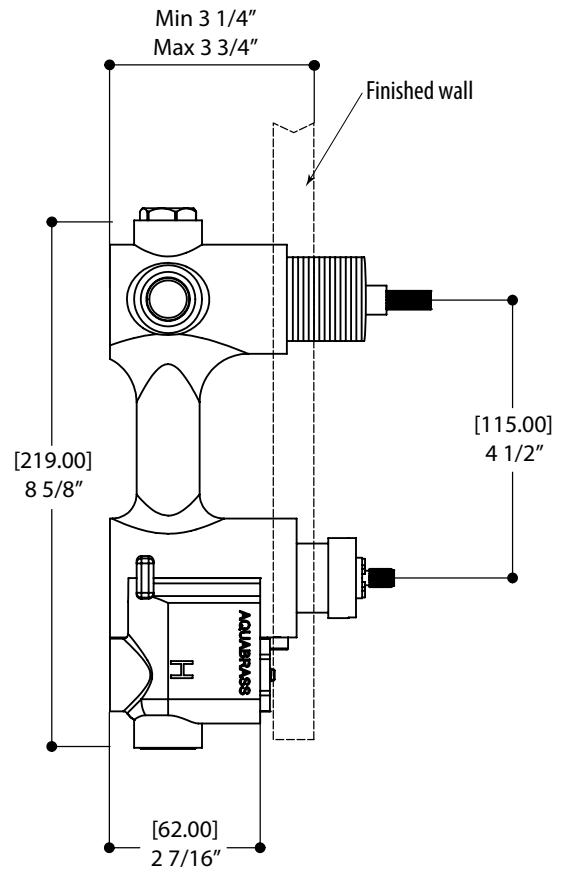

WARRANTY

- Residential: Limited lifetime warranty to original purchaser
- Commercial: Two years warranty
- (Complete warranty available at www.aquabress.com/warranty)