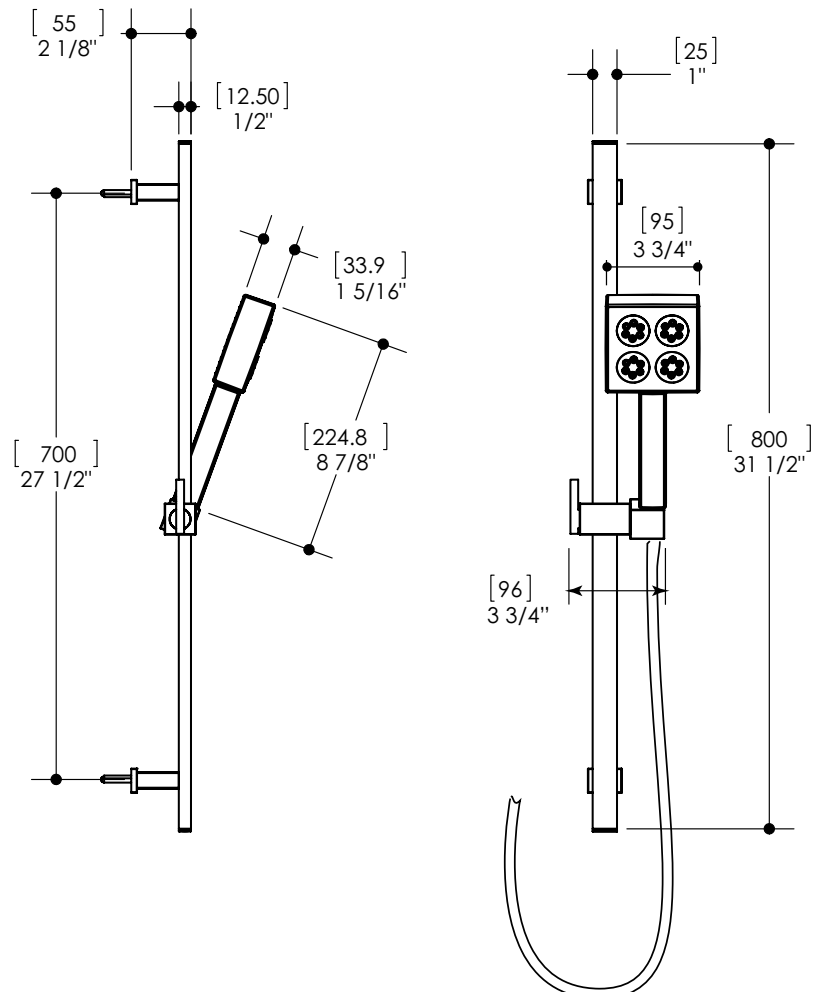

Specifications

FEATURES

- High performance 1/2" thermostatic valve
- European made solid brass rough and thermo cartridge
- Safety temperature limit stopper, preset at 38C / 100F
- Reversible service check valves with filters / stop valves
- 1/2" NPT female connection (outlet/inlet)
- Diverter cartridge not included
- Available a third outlet if required

RECOMMENDATIONS

FEATURES

- Square handshower with 4" rotative head
- 5 function handshower: rain, soff pulsating jets
- Built-in backflow preventer
- Adjustable sliding handshower holder
- 5' to 6' expandable braided hose

Flow rate: 2.5 gpm
Height: 31 1/2"

FINISHES

Standard

- Polished chrome (pc)
- Brushed nickel (bn)

Custom

- 15 Custom finishes available
- (ask your local Aquabrace authorized dealer for details)

WARRANTY

- Residential: Limited lifetime warranty to original purchaser
- Commercial: Two years warranty
- (Complete warranty available at www.aquabrace.com/warranty)

FEATURES

Thermo insulation body
 5/8" trim adjustment to elbow installation
 1/2" NPT female connection

FINISHES

Standard
 Polished chrome (pc)
 Brushed nickel (bn)
Custom
 15 Custom finishes available
 (ask your local Aquabrax authorized dealer for details)