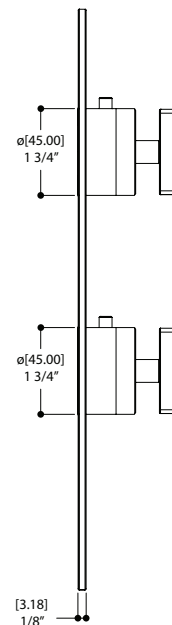

Specifications

FEATURES

- High performance 1/2" thermostatic valve
- European made solid brass rough and thermo cartridge
- Safety temperature limit stopper, preset at 38C / 100F
- Reversible service check valves with filters / stop valves
- 1/2" NPT female connection (outlet/inlet)
- Diverter cartridge not included
- Available a third outlet if required

FEATURES

Solid brass construction
Screwless decorative trim
Thin contemporary style - 4 1/4" x 12" x 1/8"
Decorative cylinders (x2) for shut-off valve and thermo control
Diverter cartridge included
Handles (x2)
Fits 1/2" thermo valve 12123

FEATURES

2 functions: rain, chute
 Concealed water-saving air induction system
 10" rainhead
 7" wide chute
 1/2" NPT female connection
 2 port valve required

Flow rate: 2.5 gpm
 Projection: 20 1/2"

FINISHES