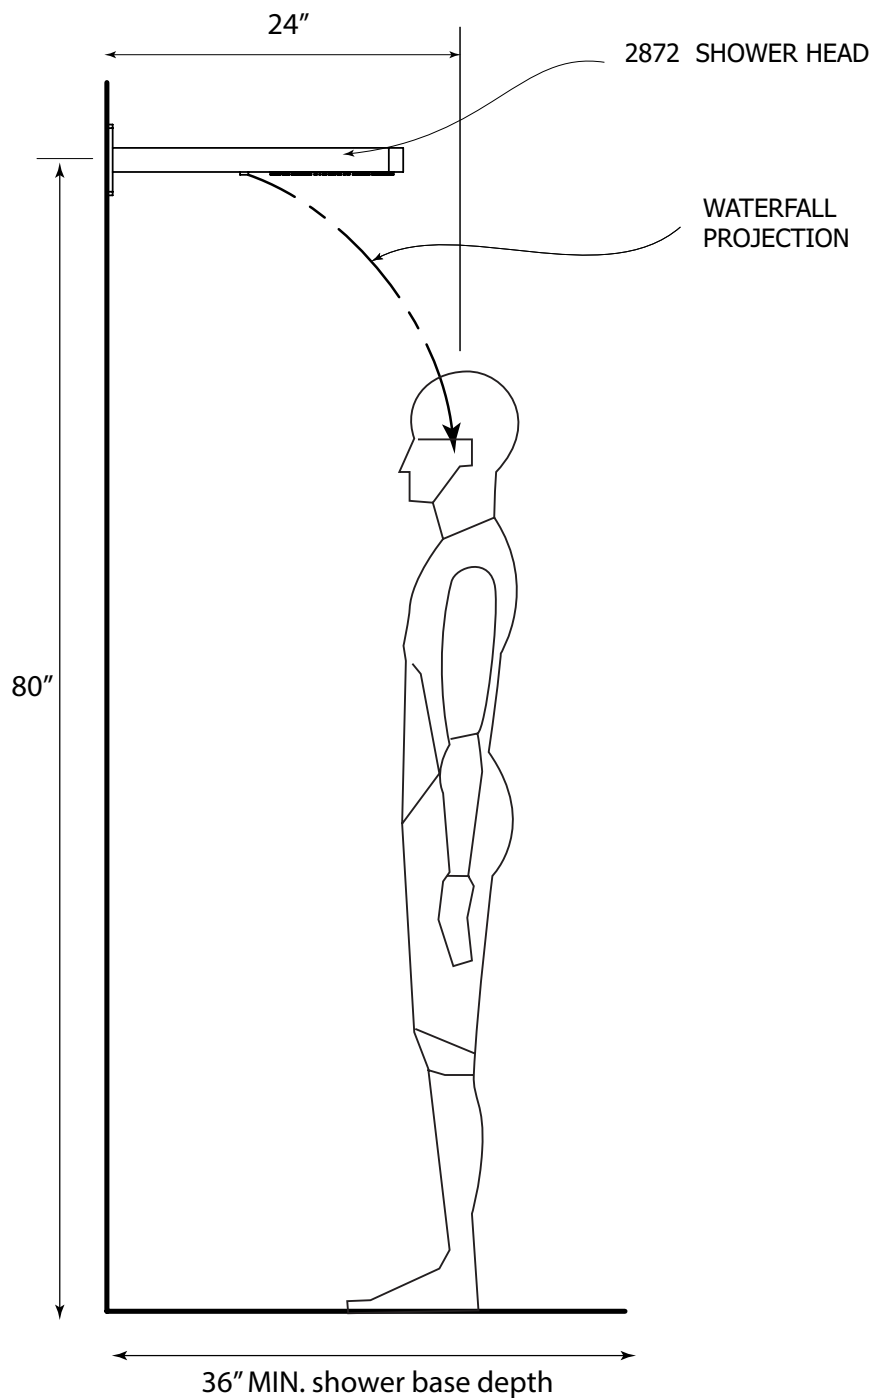

Specifications

FEATURES

- High performance 1/2" thermostatic valve
- European made solid brass rough and thermo cartridge
- Safety temperature limit stopper, preset at 38C / 100F
- Reversible service check valves with filters / stop valves
- 1/2" NPT female connection (outlet/inlet)
- Diverter cartridge not included
- Available a third outlet if required

FEATURES

Solid brass construction
Screwless decorative trim
Thin contemporary style - 4 1/4" x 12" x 1/8"
Decorative cylinders (x2) for shut-off valve and thermo control
Diverter cartridge included
Handles (x2)
Fits 1/2" thermo valve 12123

FEATURES

2 functions: rain, chute
 Concealed water-saving air induction system
 10" rainhead
 7" wide chute
 1/2" NPT female connection
 2 port valve required

Flow rate: 2.5 gpm
 Projection: 20 1/2"

FINISHES

RECOMMENDATIONS

FEATURES

- Square handshower with 4" rotative head
- 5 function handshower: rain, soff pulsating jets
- Built-in backflow preventer
- Adjustable sliding handshower holder
- 5' to 6' expandable braided hose