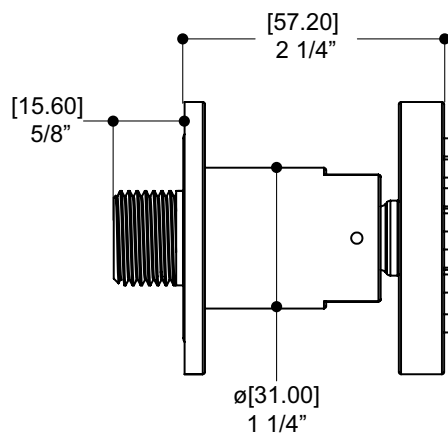

FEATURES

Round rail with adjustable sliding hook
 5 function handshower: rain, rain/massage, massage, massage/jet, jet
 5' to 6' expandable braided hose

Flow rate: 2.5 gpm
 Height: 31 1/2"

FINISHES

Standard

FEATURES

Solid brass construction
1 function: jet
Pivoting head
1/2" NPT connection

Flow rate: 1.5 gpm

FINISHES

Standard

Polished chrome (pc)

Brushed nickel (bn)

Custom

FEATURES

- Thermo insulation body
- 5/8" trim adjustment to elbow installation
- 1/2" NPT female connection

FINISHES

- Standard**
- Polished chrome (pc)
 - Brushed nickel (bn)
- Custom**
- 15 Custom finishes available
 - (ask your local Aquabrass authorized dealer for details)