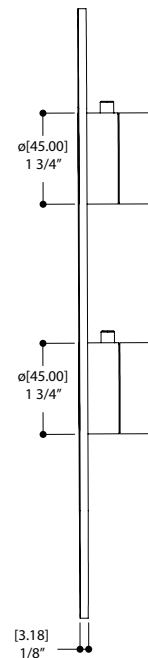

Specifications

FEATURES

- High performance 1/2" thermostatic valve
- European made solid brass rough and thermo cartridge
- Safety temperature limit stopper, preset at 38C / 100F
- Reversible service check valves with filters / stop valves
- 1/2" NPT female connection (outlet/inlet)
- Diverter cartridge not included
- Available a third outlet if required

round

FEATURES

Solid brass construction
Screwless decorative trim
Thin contemporary style - 4 1/4" x 12" x 1/8"
Decorative cylinders (x2) for shut-off valve and thermo control
Diverter cartridge included
Handles (x2)
Fits 1/2" thermo valve 12123

FEATURES

Round rail with adjustable sliding hook
 5 function handshower: rain, rain/massage, massage, massage/jet, jet
 5' to 6' expandable braided hose

Flow rate: 2.5 gpm
 Height: 31 1/2"

FINISHES

Standard

FEATURES

Solid brass construction
1 function: jet
Pivoting head
1/2" NPT connection

Flow rate: 1.5 gpm

FINISHES

Standard

Polished chrome (pc)

Brushed nickel (bn)

Custom