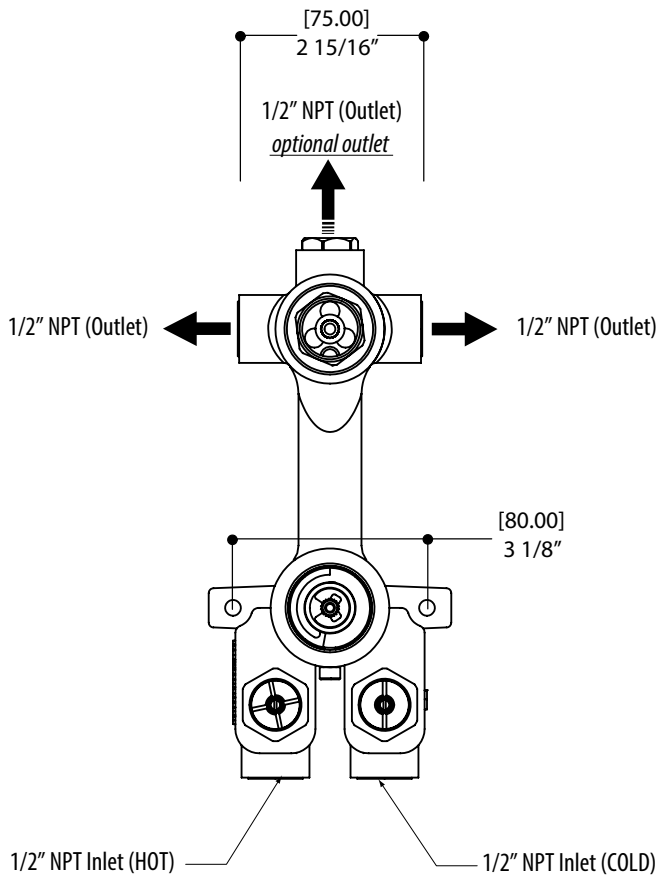

WARRANTY

- Residential: Limited lifetime warranty to original purchaser
- Commercial: Two years warranty
- (Complete warranty available at www.aquabress.com/warranty)