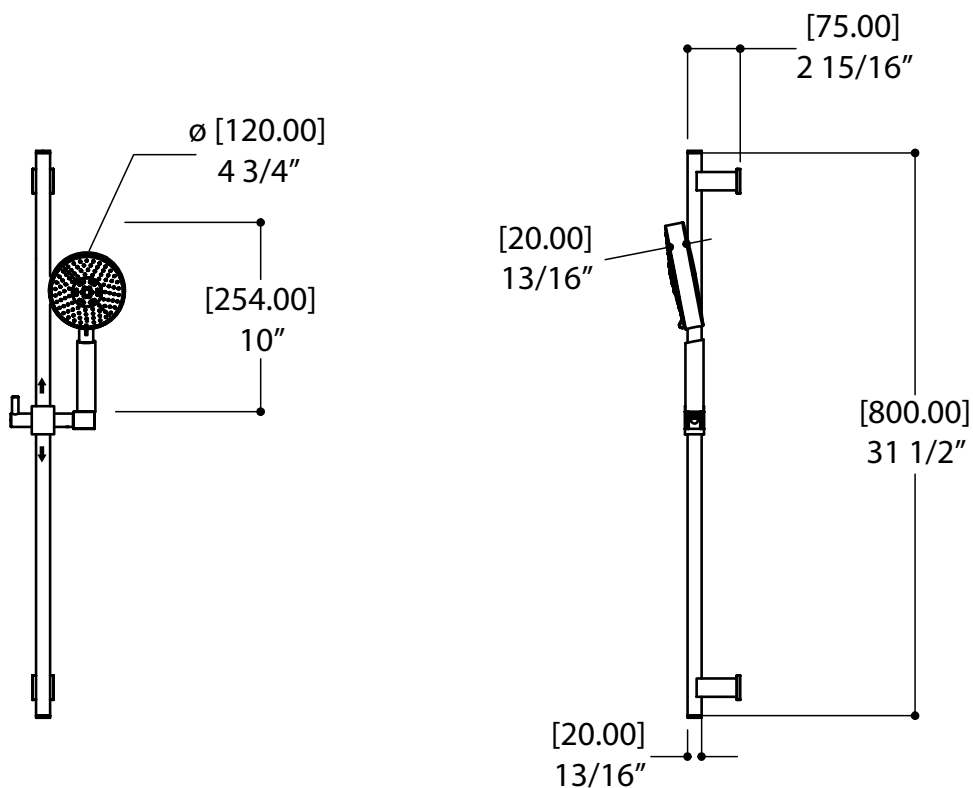

Specifications

FEATURES

- High performance 1/2" thermostatic valve
- European made solid brass rough and thermo cartridge
- Safety temperature limit stopper, preset at 38C / 100F
- Reversible service check valves with filters / stop valves
- 1/2" NPT female connection (outlet/inlet)
- Diverter cartridge not included
- Available a third outlet if required

round

FEATURES

Solid brass construction
Screwless decorative trim
Thin contemporary style - 4 1/4" x 12" x 1/8"
Decorative cylinders (x2) for shut-off valve and thermo control
Diverter cartridge included
Handles (x2)
Fits 1/2" thermo valve 12123

FEATURES

Round rail with adjustable sliding hook
 5 function handshower: rain, rain/massage, massage, massage/jet, jet
 5' to 6' expandable braided hose

Flow rate: 2.5 gpm
 Height: 31 1/2"

FINISHES

Standard

FEATURES

Solid brass construction
1 function: jet
Pivoting head
1/2" NPT connection

Flow rate: 1.5 gpm

FINISHES

Standard

Polished chrome (pc)

Brushed nickel (bn)

Custom