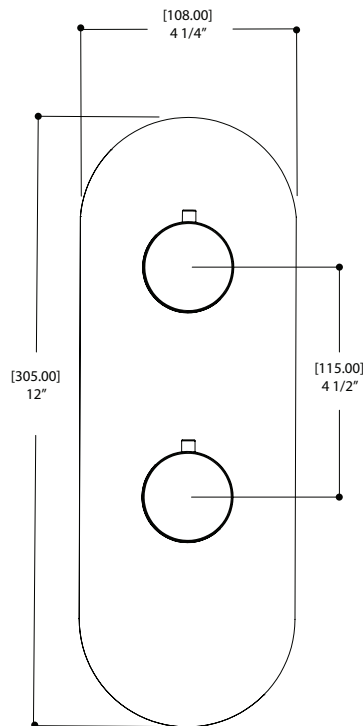

Specifications

FEATURES

- High performance 1/2" thermostatic valve
- European made solid brass rough and thermo cartridge
- Safety temperature limit stopper, preset at 38C / 100F
- Reversible service check valves with filters / stop valves
- 1/2" NPT female connection (outlet/inlet)
- Diverter cartridge not included
- Available a third outlet if required

round

FEATURES

Solid brass construction
Screwless decorative trim
Thin contemporary style - 4 1/4" x 12" x 1/8"
Decorative cylinders (x2) for shut-off valve and thermo control
Diverter cartridge included
Handles (x2)
Fits 1/2" thermo valve 12123

FEATURES

Round rail with adjustable sliding hook
 5 function handshower: rain, rain/massage, massage, massage/jet, jet
 5' to 6' expandable braided hose

Flow rate: 2.5 gpm
 Height: 31 1/2"

FINISHES

Standard

FEATURES

Solid brass construction
1 function: jet
Pivoting head
1/2" NPT connection

Flow rate: 1.5 gpm

FINISHES

Standard

Polished chrome (pc)

Brushed nickel (bn)

Custom