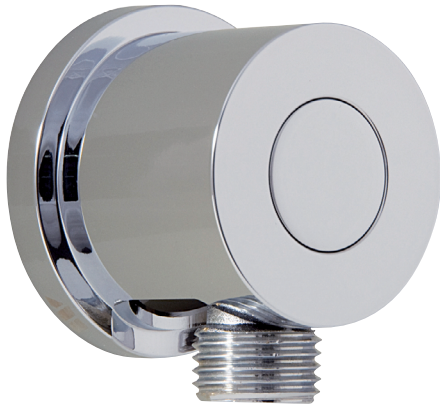

Specifications

FEATURES

- High performance 1/2" thermostatic valve
- European made solid brass rough and thermo cartridge
- Safety temperature limit stopper, preset at 38C / 100F
- Reversible service check valves with filters / stop valves
- 1/2" NPT female connection (outlet/inlet)
- Diverter cartridge not included
- Available a third outlet if required

FEATURES

Round rail with adjustable sliding hook
 5 function handshower: rain, rain/massage, massage, massage/jet, jet
 5' to 6' expandable braided hose

Flow rate: 2.5 gpm
 Height: 31 1/2"

FINISHES

Standard

FEATURES

Solid brass construction
1 function: jet
Pivoting head
1/2" NPT connection

Flow rate: 1.5 gpm

FINISHES

Standard

Polished chrome (pc)

Brushed nickel (bn)

Custom

FEATURES

- Thermo insulation body
- 5/8" trim adjustment to elbow installation
- 1/2" NPT female connection

FINISHES

- Standard**
- Polished chrome (pc)
 - Brushed nickel (bn)
- Custom**
- 15 Custom finishes available
 - (ask your local Aquabrass authorized dealer for details)