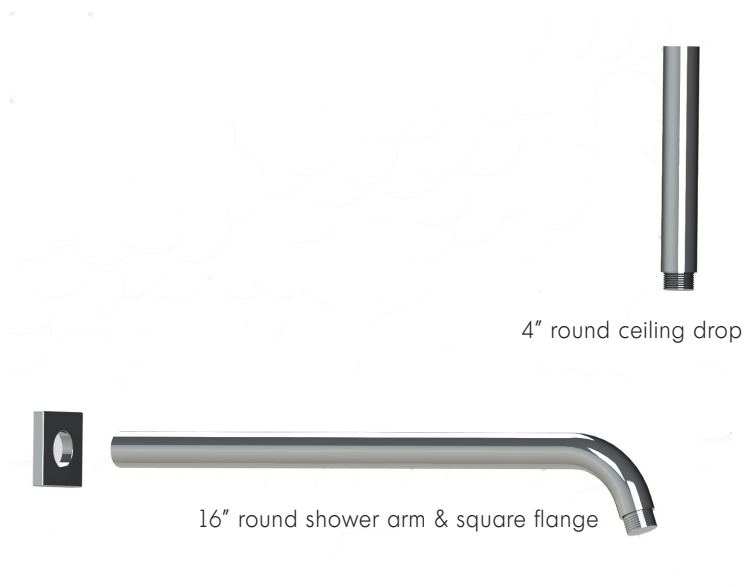

Round wall and ceiling shower arm set with square flange

FEATURES

Solid brass construction
Wallmount/ceiling installation
1/2" NPT female connection

FINISHES

Standard
Polished chrome (pc)
Brushed nickel (bn)

WARRANTY

Residential: Limited lifetime warranty to original purchaser
Commercial: Two years warranty
(Complete warranty available at www.aquabrax.com/warranty)