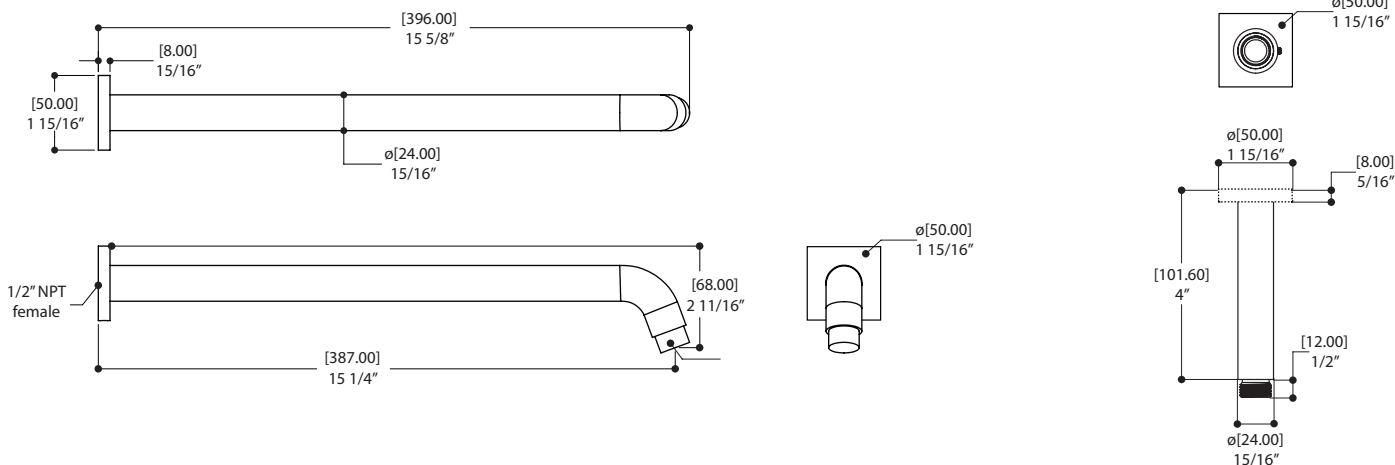

Round wall and ceiling shower arm set with square flange

FEATURES

Solid brass construction
Wallmount/ceiling installation
1/2" NPT female connection

FINISHES

Standard
Polished chrome (pc)
Brushed nickel (bn)

WARRANTY

Residential: Limited lifetime warranty to original purchaser
Commercial: Two years warranty
(Complete warranty available at www.aquabrax.com/warranty)