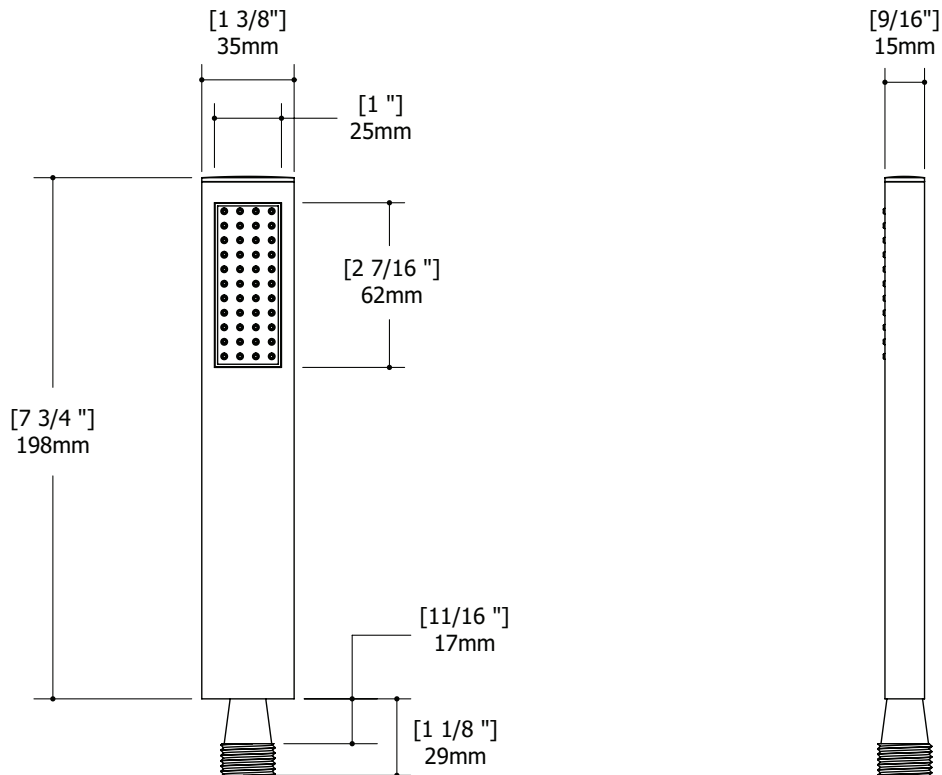

Round wall and ceiling shower arm set with square flange

FEATURES

Solid brass construction
 Wallmount/ceiling installation
 1/2" NPT female connection

FINISHES

Standard
 Polished chrome (pc)
 Brushed nickel (bn)

FEATURES

Double interlock 5' to 6' spiral hose
Extensible
ANTI TWIST (one end with ball-bearing)
1/2" connections

FINISHES

Standard

Polished chrome (pc)
Brushed nickel (bn)

Custom

15 Custom finishes available
(ask your local Aquabrace authorized dealer for details)