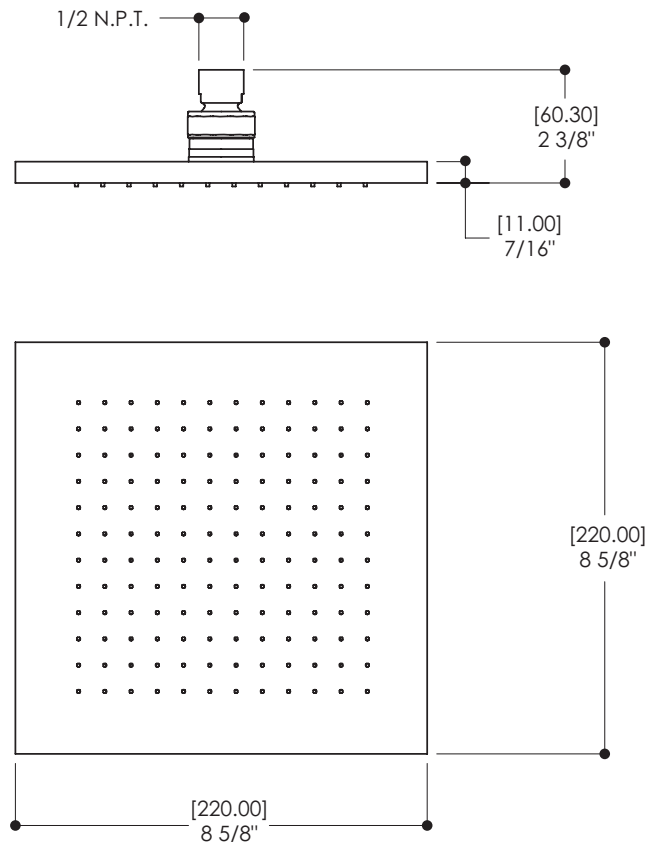

WARRANTY

Residential: Limited lifetime warranty to original purchaser
Commercial: Two years warranty
(Complete warranty available at www.aquabrain.com/warranty)