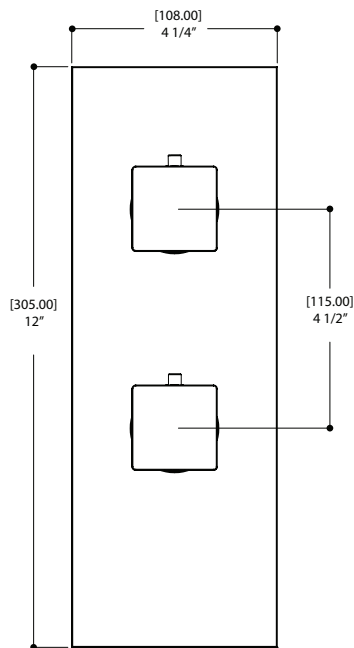

Specifications

FEATURES

- High performance 1/2" thermostatic valve
- European made solid brass rough and thermo cartridge
- Safety temperature limit stopper, preset at 38C / 100F
- Reversible service check valves with filters / stop valves
- 1/2" NPT female connection (outlet/inlet)
- Diverter cartridge not included
- Available a third outlet if required

2-way shared functions
2-way 1 function at a time
3-way shared functions
3-way 1 function at a time
square

FEATURES

Solid brass construction
Screwless decorative trim
Thin contemporary style - 4 1/4" x 12" x 1/8"
Decorative cylinders (x2) for shut-off valve and thermo control
Diverter cartridge included
Handles (x2)
Fits 1/2" thermo valve 12123

Round wall and ceiling shower arm set with square flange

FEATURES

Solid brass construction
 Wallmount/ceiling installation
 1/2" NPT female connection

FINISHES

Standard
 Polished chrome (pc)
 Brushed nickel (bn)