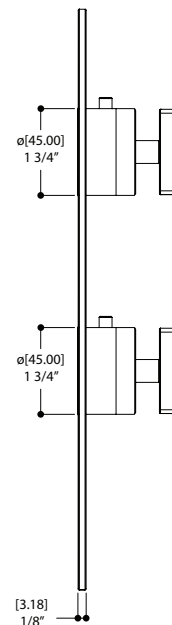

Specifications

FEATURES

- High performance 1/2" thermostatic valve
- European made solid brass rough and thermo cartridge
- Safety temperature limit stopper, preset at 38C / 100F
- Reversible service check valves with filters / stop valves
- 1/2" NPT female connection (outlet/inlet)
- Diverter cartridge not included
- Available a third outlet if required

2-way shared functions
2-way 1 function at a time
3-way shared functions
3-way 1 function at a time
square

FEATURES

Solid brass construction
Screwless decorative trim
Thin contemporary style - 4 1/4" x 12" x 1/8"
Decorative cylinders (x2) for shut-off valve and thermo control
Diverter cartridge included
Handles (x2)
Fits 1/2" thermo valve 12123

Round wall and ceiling shower arm set with square flange

FEATURES

Solid brass construction
 Wallmount/ceiling installation
 1/2" NPT female connection

FINISHES

Standard
 Polished chrome (pc)
 Brushed nickel (bn)