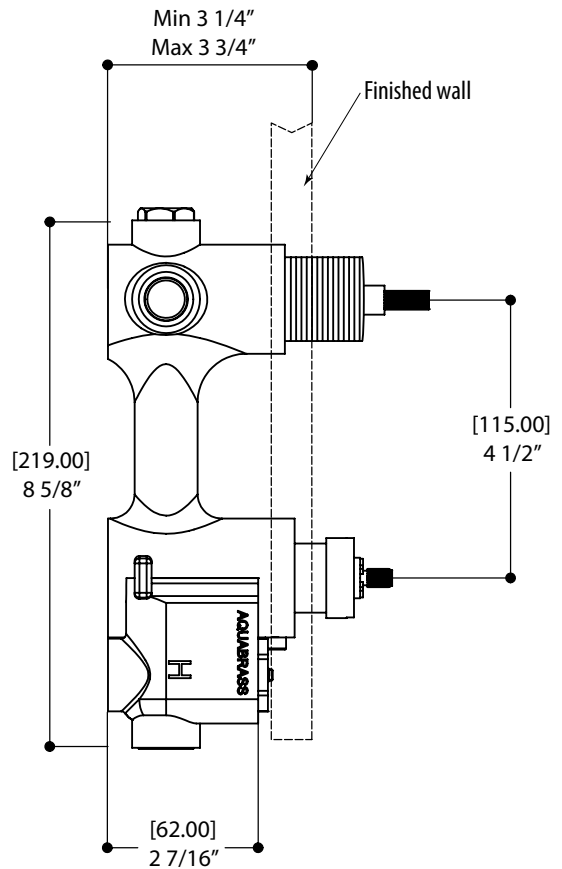

WARRANTY

- Residential: Limited lifetime warranty to original purchaser
- Commercial: Two years warranty
- (Complete warranty available at www.aquabress.com/warranty)