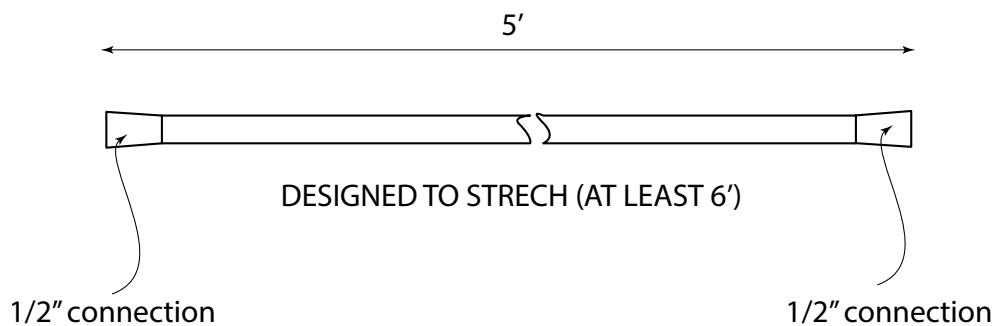

FEATURES

Double interlock 5' to 6' spiral hose
Extensible
ANTI TWIST (one end with ball-bearing)
1/2" connections

FINISHES

Standard

Polished chrome (pc)
Brushed nickel (bn)

Custom

15 Custom finishes available
(ask your local Aquabrace authorized dealer for details)

WARRANTY

Residential: Limited lifetime warranty to original purchaser
Commercial: Two years warranty
(Complete warranty available at www.aquabrace.com/warranty)