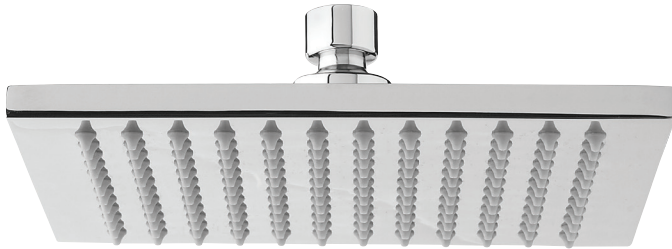

FEATURES

Contemporary style
Solid brass construction
Silicone spray nozzles for easy cleaning
1/2" NPT female connection

Flow rate: 2.5 gpm

FINISHES

Standard

Polished chrome (pc)
Brushed nickel (bn)

Custom

15 custom finishes available
(ask your local Aquabrain authorized dealer for details)

WARRANTY

Residential: Limited lifetime warranty to original purchaser
Commercial: Two years warranty
(Complete warranty available at www.aquabrain.com/warranty)