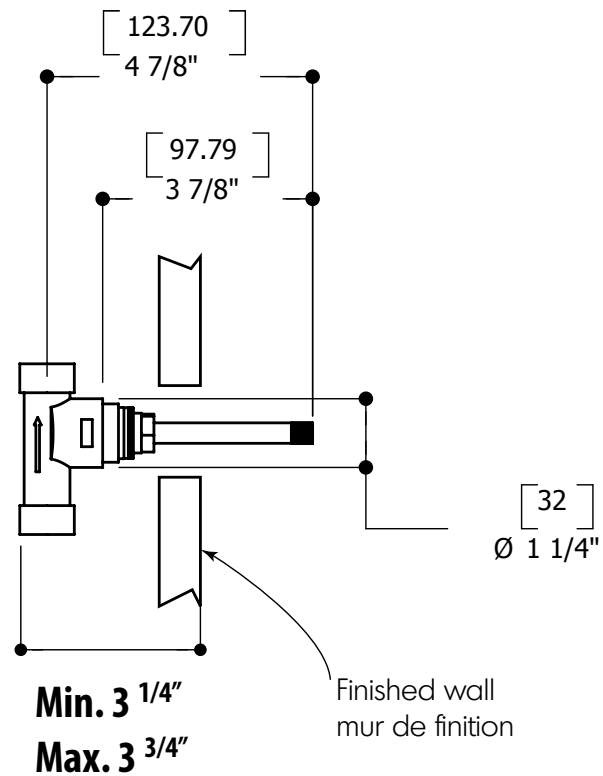

FEATURES

Solid brass construction
 1/2" NPT female connection (inlet / outlet)
 Ceramic cartridge

Flow rate: depends on supply valve capacity

WARRANTY

Residential: Limited lifetime warranty to original purchaser
 Commercial: Two years warranty
 (Complete warranty available at www.aquabrace.com/warranty)

EXPLOSION PARTS

Item	Code	English	Français
1	ABCA00506	shut-off valve cartridge	cartouche de valve d'arrêt