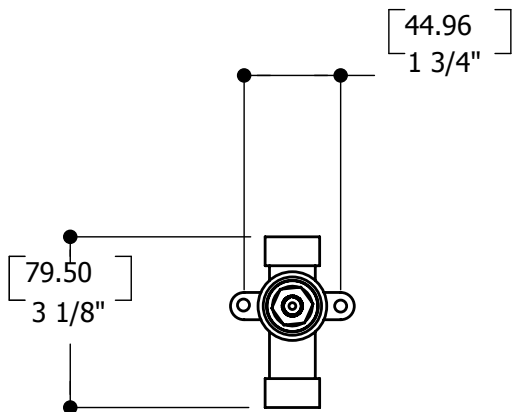

FEATURES

Solid brass construction
 1/2" NPT female connection (inlet / outlet)
 Ceramic cartridge

Flow rate: depends on supply valve capacity

WARRANTY

Residential: Limited lifetime warranty to original purchaser
 Commercial: Two years warranty
 (Complete warranty available at www.aquabrace.com/warranty)

EXPLOSION PARTS

Item	Code	English	Français
1	ABCA00506	shut-off valve cartridge	cartouche de valve d'arrêt