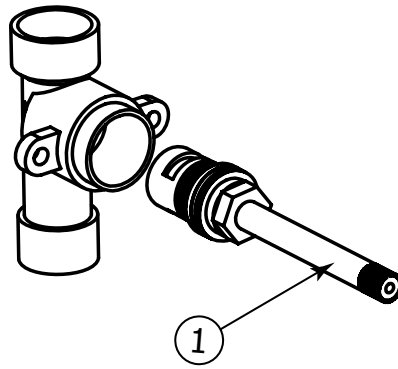

FEATURES

Solid brass construction
 1/2" NPT female connection (inlet / outlet)
 Ceramic cartridge

Flow rate: depends on supply valve capacity

WARRANTY

Residential: Limited lifetime warranty to original purchaser
 Commercial: Two years warranty
 (Complete warranty available at www.aquabrace.com/warranty)

EXPLOSION PARTS

Item	Code	English	Français
1	ABCA00506	shut-off valve cartridge	cartouche de valve d'arrêt