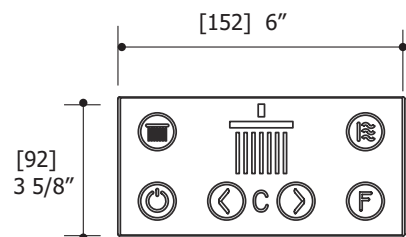

FEATURES

Stainless steel construction
4 functions: rain, chute, mist, jets curtain
Chromatherapy - 16 color shades from 4 RGB LED lamps
Aromatherapy - 3 scents: floral, energy, relax
(wallmount diffuser included)
Wallmount digital touchpad (5 settings)
Thermostatic valve required (minimum of 1 volume control recommended)

Flow rate: varies between functions

FINISHES

Standard
Polished stainless steel (pss)

WARRANTY

Residential / commercial: Two years warranty
(Complete warranty available at www.aquabress.com/warranty)

CONTROL PANEL