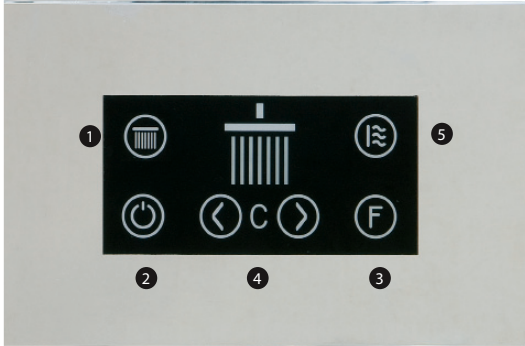

FEATURES

Stainless steel construction
 4 functions: rain, chute, mist, jets curtain
 Chromatherapy - 16 color shades from 4 RGB LED lamps
 Aromatherapy - 3 scents: floral, energy, relax
 (wallmount diffuser included)
 Wallmount digital touchpad (5 settings)
 Thermostatic valve required (minimum of 1 volume control recommended)

Flow rate: varies between functions

FINISHES

Standard
 Polished stainless steel (pss)

WARRANTY

Residential / commercial: Two years warranty
 (Complete warranty available at www.aquabress.com/warranty)

CONTROL PANEL

INCLUDED WITH THE 918 CURA AQUADEMY

TOUCHPAD FEATURES

- 1 function selector
- 2 on / off
- 3 chromatherapy function selector:
 - color rotation
 - color set
 - on / off
- 4 color selection
- 5 aromatherapy on / off