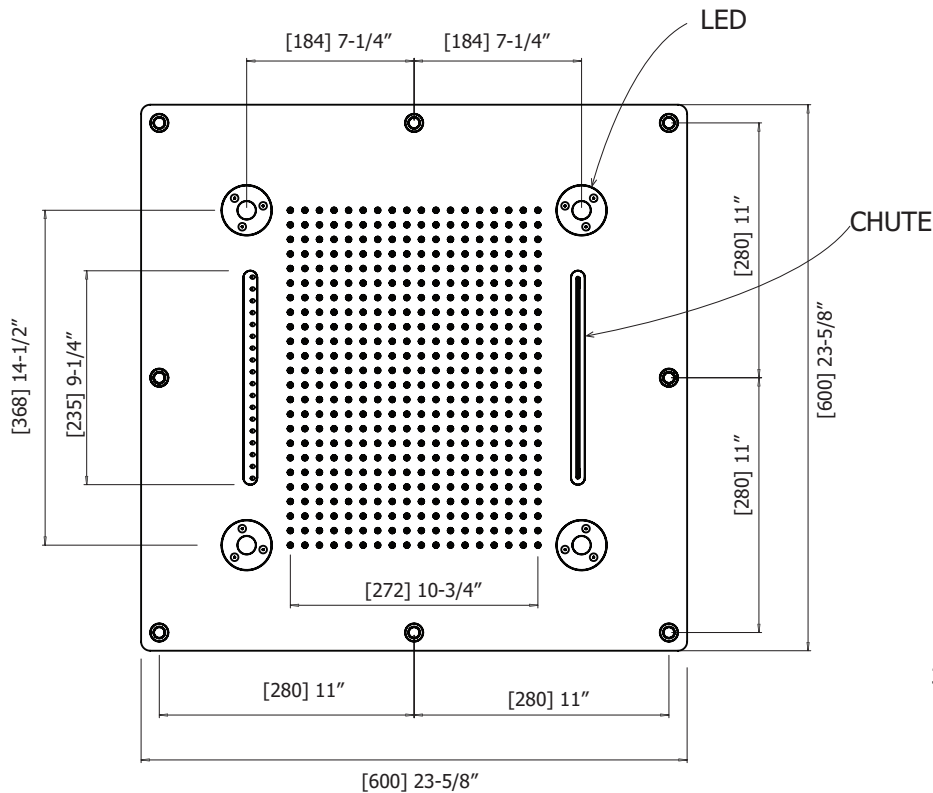

FEATURES

Stainless steel construction
 4 functions: rain, chute, mist, jets curtain
 Chromatherapy - 16 color shades from 4 RGB LED lamps
 Aromatherapy - 3 scents: floral, energy, relax
 (wallmount diffuser included)
 Wallmount digital touchpad (5 settings)
 Thermostatic valve required (minimum of 1 volume control recommended)

Flow rate: varies between functions

FINISHES

Standard
 Polished stainless steel (pss)

WARRANTY

Residential / commercial: Two years warranty
 (Complete warranty available at www.aquabress.com/warranty)

CONTROL PANEL

INCLUDED WITH THE 918 CURA AQUADEMY

TOUCHPAD FEATURES

- 1 function selector
- 2 on / off
- 3 chromatherapy function selector:
 - color rotation
 - color set
 - on / off
- 4 color selection
- 5 aromatherapy on / off