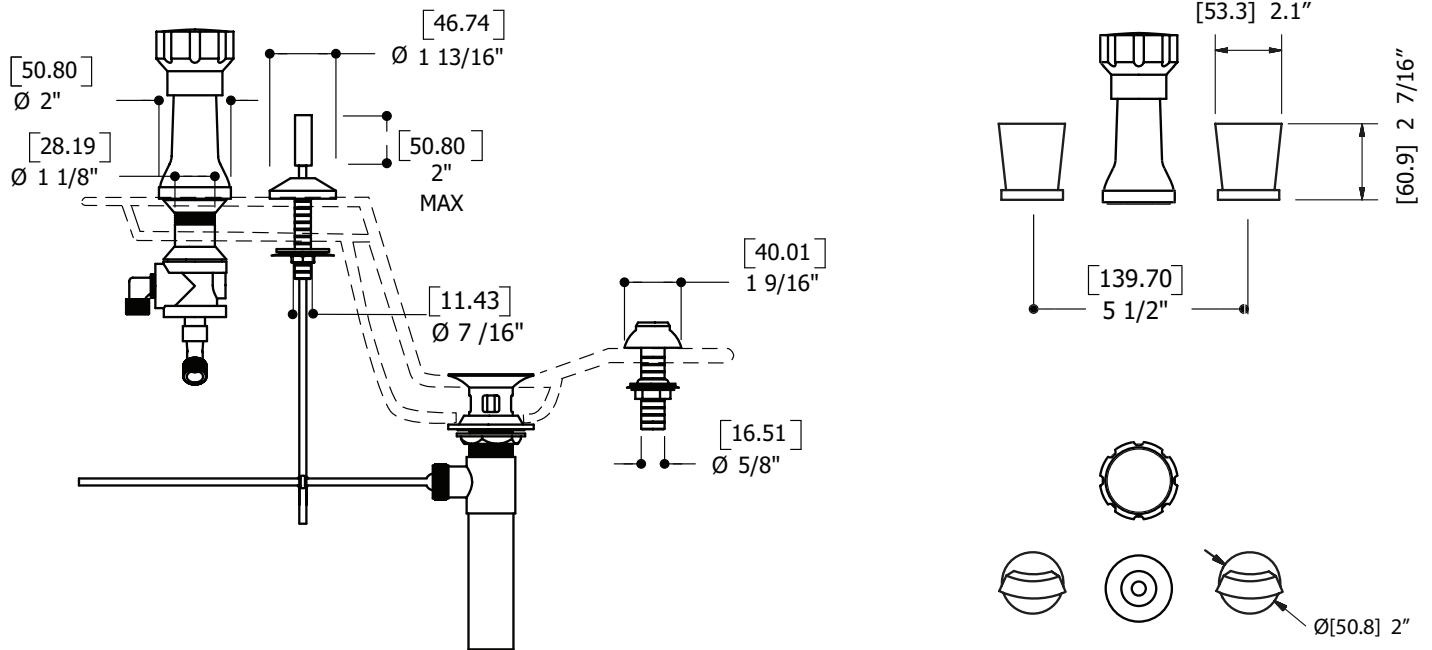

FEATURES

Solid brass construction
 Incorporated vacuum breaker
 Vertical spray
 Mechanical drain included ABDR42300
 Ceramic cartridge # hot ABCA90054 cold ABCA90055
 1/2" connection

FINISHES

Standard
 Polished chrome (pc)
 Brushed nickel (bn)
Custom
 19 Custom finishes available
 (ask your local Aquabross authorized dealer for details)

WARRANTY

Residential: Limited lifetime warranty to original purchaser
 Commercial: Two years warranty
 (Complete warranty available at www.aquabross.com/warranty)

SPECS AT LARGE

Height: 4 11/16" Flow rate: full flow
 Mounting hole: 1 3/8" Counter depth: 1 3/8"

EXPLOSION PARTS