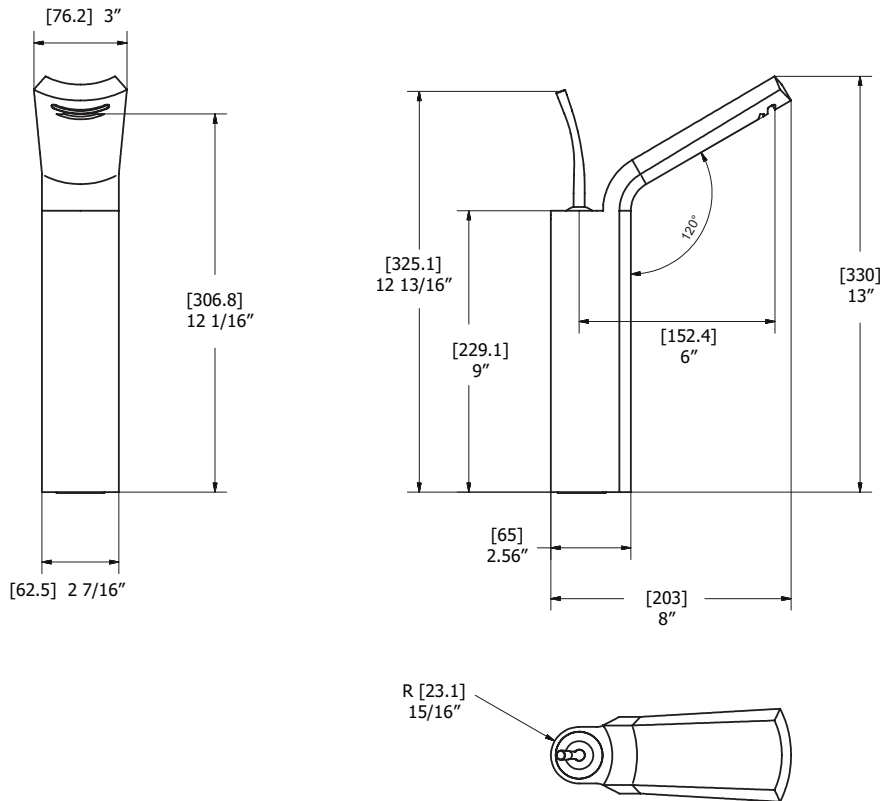

FEATURES

- Solid brass construction
- Single volume and temperature joystick control
- Cascading water flow
- Press pop-up drain with overflow # ABDR00699
- Ceramic cartridge # ABCA03240
- 3/8" connection
- 16" stainless steel braided supply hose

SPECS AT LARGE

<p>Overall spout projection: 8"</p> <p>CC spout projection: 6"</p> <p>Total faucet height: 13"</p>	<p>Flow rate: 2.2 gpm</p> <p>Mounting hole: 1 3/8"</p> <p>Counter depth: 1 3/8"</p>
--	---