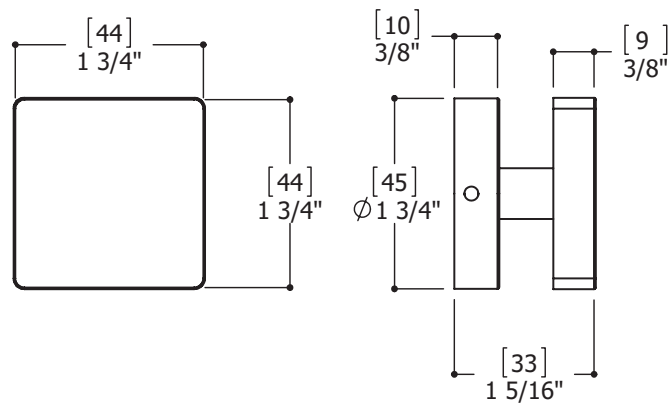

FEATURES

Solid brass construction

FINISHES

Standard

Polished chrome (pc)

Brushed nickel (bn)

Custom

19 custom finishes available

(ask your local Aquabrand authorized dealer for details)

WARRANTY

Residential: Limited lifetime warranty to original purchaser

Commercial: Two years warranty

(Complete warranty available at www.aquabrand.com/warranty)

[23]