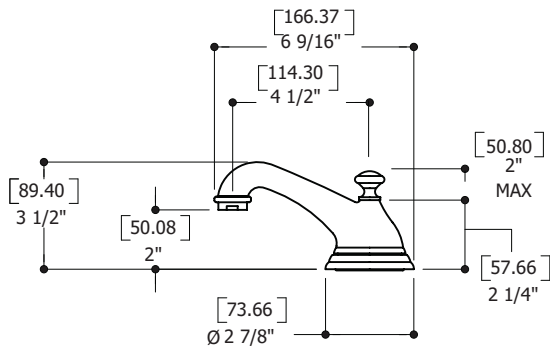

FEATURES

Solid brass construction
 Aerated water flow
 Mechanical drain # ABDR42300
 Ceramic cartridge # hot ABCA30911 cold ABCA30921
 1/2" connection

FINISHES

Standard
 polished chrome (pc)
 brushed nickel (bn)
 Custom
 19 custom finishes available
 (ask your local Aquabress authorized dealer for details)

WARRANTY

Residential: Limited lifetime warranty to original purchaser
 Commercial: Two years warranty
 (Complete warranty available at www.aquabress.com/warranty)

SPECS AT LARGE

Overall spout projection: 6 9/16" Flow rate: 2.2 gpm
 CC spout projection: 4 1/2" Mounting hole: 1 3/8"
 Total faucet height: 3 1/2" Counter depth: 1 3/8"

EXPLOSION PARTS