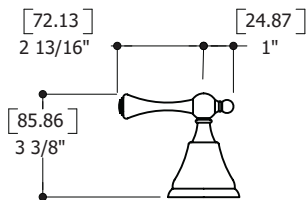

FEATURES

Solid brass construction
 Aerated water flow
 Mechanical drain # ABDR42300
 Ceramic cartridge # hot ABCA30911 cold ABCA30921
 1/2" connection

FINISHES

Standard
 polished chrome (pc)
 brushed nickel (bn)
 Custom
 19 custom finishes available
 (ask your local Aquabress authorized dealer for details)

WARRANTY

Residential: Limited lifetime warranty to original purchaser
 Commercial: Two years warranty
 (Complete warranty available at www.aquabress.com/warranty)

SPECS AT LARGE

Overall spout projection: 6 9/16" Flow rate: 2.2 gpm
 CC spout projection: 4 1/2" Mounting hole: 1 3/8"
 Total faucet height: 3 1/2" Counter depth: 1 3/8"