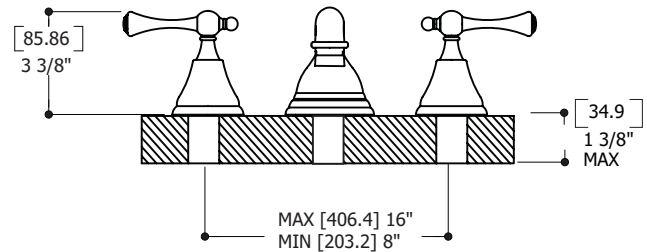

FEATURES

Solid brass construction
 Aerated water flow
 Mechanical drain # ABDR42300
 Ceramic cartridge # hot ABCA30911 cold ABCA30921
 1/2" connection

FINISHES

Standard
 polished chrome (pc)
 brushed nickel (bn)
 Custom
 19 custom finishes available
 (ask your local Aquabress authorized dealer for details)

WARRANTY

Residential: Limited lifetime warranty to original purchaser
 Commercial: Two years warranty
 (Complete warranty available at www.aquabress.com/warranty)

SPECS AT LARGE

Overall spout projection: 6 9/16" Flow rate: 2.2 gpm
 CC spout projection: 4 1/2" Mounting hole: 1 3/8"
 Total faucet height: 3 1/2" Counter depth: 1 3/8"