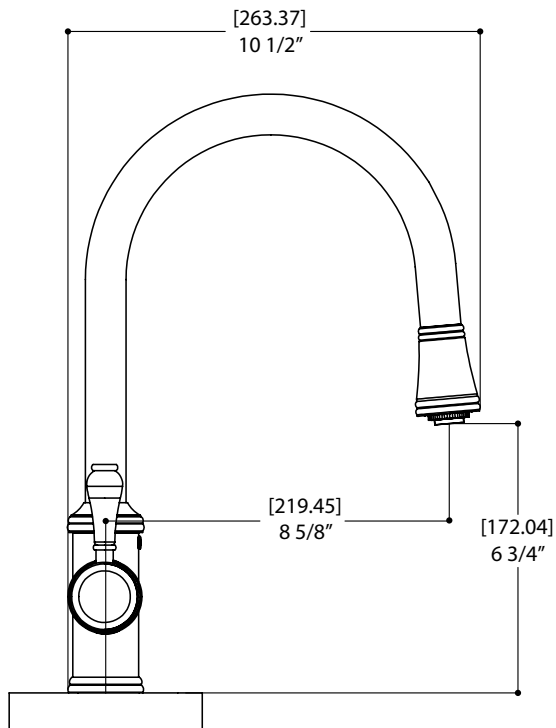

CODE & COMPLIANCE

SPECS AT LARGE

Overall spout projection: 10 1/2" Flow rate: 2 gpm
CC spout projection: 8 5/8" Mounting hole: 1 3/8" - 1 1/2"
Total faucet height: 15 1/8" Counter depth: 1 3/8"

Aquabraxs cannot be held responsible for any technical or typographical errors or omissions contained within this document and reserves the right to make changes without prior notice.