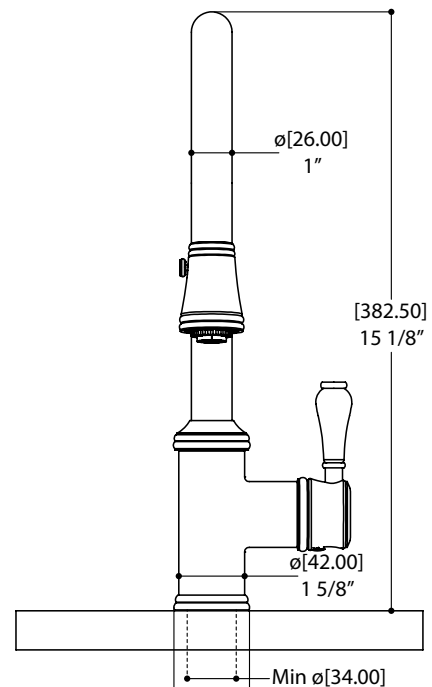

AQUABRASS

castello 6445N

pull-down dual stream mode kitchen faucet

FEATURES

Lead-free brass construction
2 stream modes: aerated + spray
Single volume and temperature lever control
3/8" connection
360° spout rotation

CODE & COMPLIANCE

SPECS AT LARGE

Overall spout projection: 10 1/2" Flow rate: 2 gpm
CC spout projection: 8 5/8" Mounting hole: 1 3/8" - 1 1/2"
Total faucet height: 15 1/8" Counter depth: 1 3/8"

Aquabraxs cannot be held responsible for any technical or typographical errors or omissions contained within this document and reserves the right to make changes without prior notice.