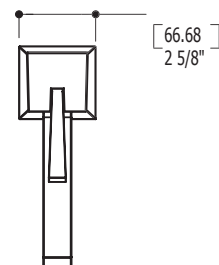

FEATURES

- Solid brass construction
- Single volume and temperature lever control
- Aerated water flow
- Press pop-up drain with overflow # ABDR00699
- Ceramic cartridge # ABCA01174
- 3/8" connection
- 18" stainless steel braided supply hose

SPECS AT LARGE

- Overall spout projection: 7 3/8" Flow rate: 2 gpm
- CC spout projection: 5 7/8" Mounting hole: 1 3/8"
- Total faucet height: 12 7/16" Counter depth: 1 3/8"

EXPLOSION PARTS