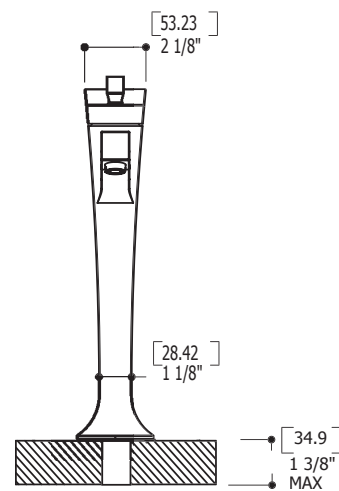

FEATURES

- Solid brass construction
- Single volume and temperature lever control
- Aerated water flow
- Press pop-up drain with overflow # ABDR00699
- Ceramic cartridge # ABCA01174
- 3/8" connection
- 18" stainless steel braided supply hose

SPECS AT LARGE

- Overall spout projection: 7 3/8" Flow rate: 2 gpm
- CC spout projection: 5 7/8" Mounting hole: 1 3/8"
- Total faucet height: 12 7/16" Counter depth: 1 3/8"

EXPLOSION PARTS