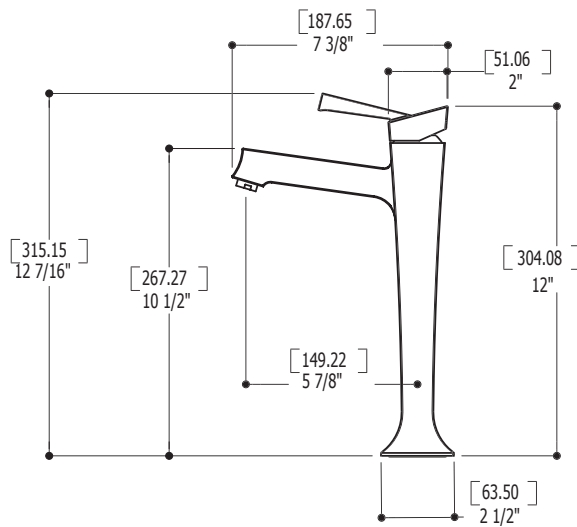

FEATURES

- Solid brass construction
- Single volume and temperature lever control
- Aerated water flow
- Press pop-up drain with overflow # ABDR00699
- Ceramic cartridge # ABCA01174
- 3/8" connection
- 18" stainless steel braided supply hose

SPECS AT LARGE

- Overall spout projection: 7 3/8" Flow rate: 2 gpm
- CC spout projection: 5 7/8" Mounting hole: 1 3/8"
- Total faucet height: 12 7/16" Counter depth: 1 3/8"

EXPLOSION PARTS