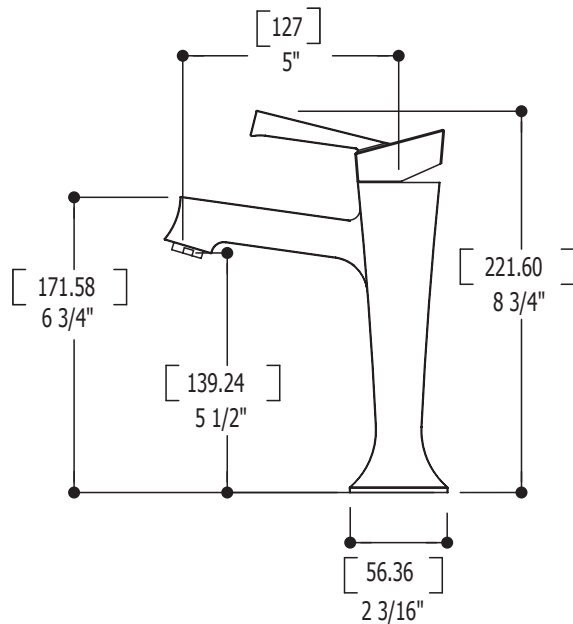

FEATURES

Solid brass construction
 Single volume and temperature lever control
 Aerated water flow
 Press pop-up drain with overflow # ABDR00699
 Ceramic cartridge # ABCA01174
 3/8" connection
 18" stainless steel braided supply hose

SPECS AT LARGE

Overall spout projection: 6 1/4" Flow rate: 2.2 gpm
 CC spout projection: 5" Mounting hole: 1 3/8"
 Total faucet height: 8 3/4" Counter depth: 1 3/8"

EXPLOSION PARTS