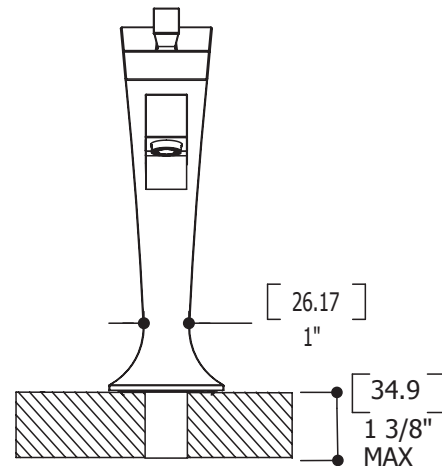

FEATURES

Solid brass construction
 Single volume and temperature lever control
 Aerated water flow
 Press pop-up drain with overflow # ABDR00699
 Ceramic cartridge # ABCA01174
 3/8" connection
 18" stainless steel braided supply hose

SPECS AT LARGE

Overall spout projection: 6 1/4" Flow rate: 2.2 gpm
 CC spout projection: 5" Mounting hole: 1 3/8"
 Total faucet height: 8 3/4" Counter depth: 1 3/8"

EXPLOSION PARTS