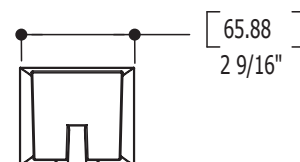

SPECS AT LARGE

Overall spout projection: 6 1/4" Flow rate: 2.2 gpm
 CC spout projection: 5" Mounting hole: 1 3/8"
 Total faucet height: 8 3/4" Counter depth: 1 3/8"

EXPLOSION PARTS