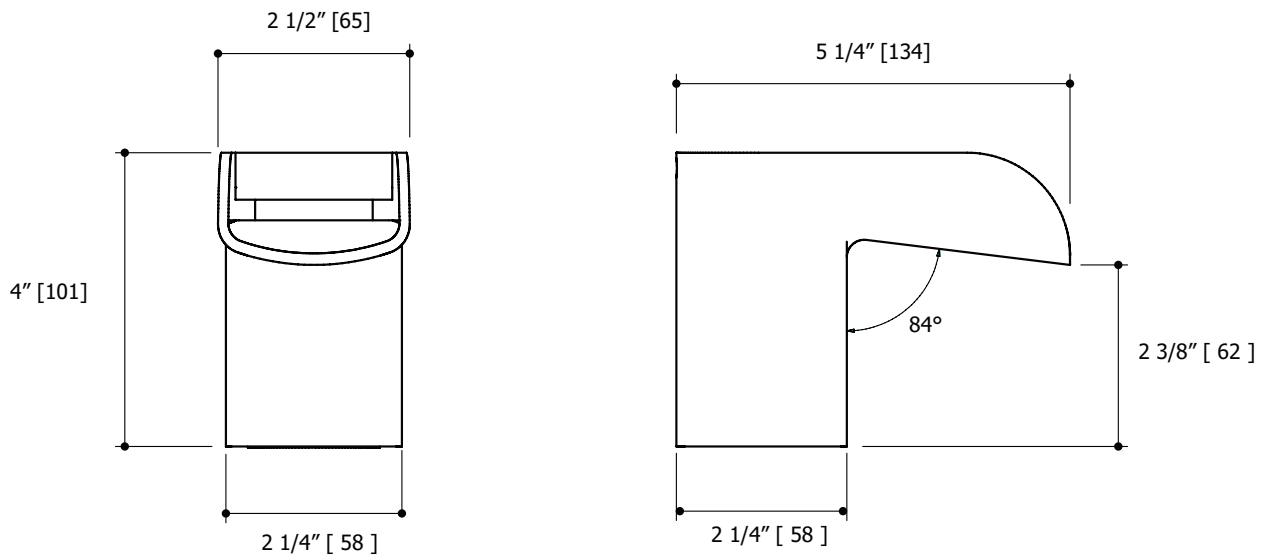

FEATURES

Solid brass construction
 on/off touchless electromagnetic field switch
 Cascading water flow
 Press pop-up drain with overflow # ABDR00699
 3/8" connection
 16" stainless steel braided supply hose

SPECS AT LARGE

Overall spout projection: 5 1/4"	Flow rate: from 2.2 gpm
CC spout projection: 4 1/4"	Mounting hole: 1 3/8"
Total faucet height: 4"	Counter depth: 1 3/8"

EXPLOSION PARTS