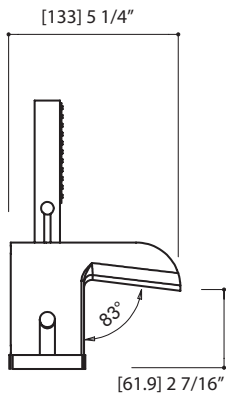

## FEATURES

- Solid brass construction
- Single spray microphone handshower
- 5' double-helix hidden hose
- Pull-button diverter on spout
- Cascading water flow
- Ceramic cartridge hot #ABCA10298 cold # ABCA10297
- 1/2" connection

## SPECS AT LARGE

Overall spout projection: 5 1/4"

CC spout projection: 4 1/4"

Total faucet height: 5 1/4"

Handshower height: 6 13/16"

Flow rate tub filler: 8 gpm

Flow rate handshower: 2.5 gpm

Mounting hole: 1 3/8"

Counter depth: 1 3/8"