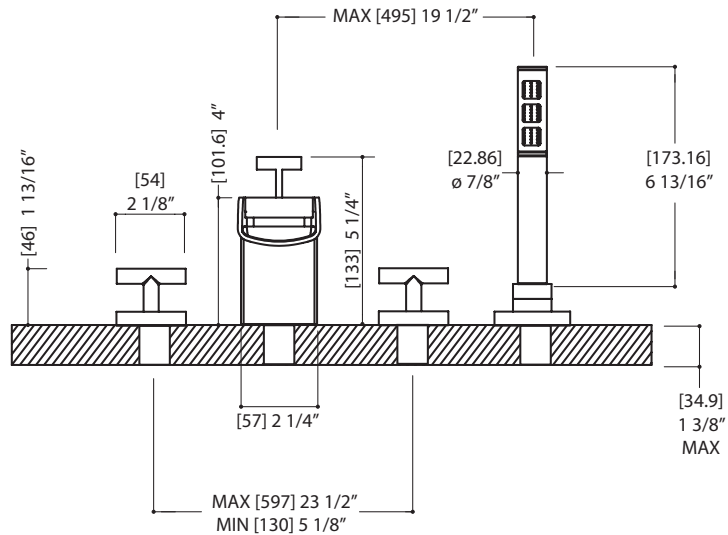

## FEATURES

- Solid brass construction
- Single spray microphone handshower
- 5' double-helix hidden hose
- Pull-button diverter on spout
- Cascading water flow
- Ceramic cartridge hot #ABCA10298 cold # ABCA10297
- 1/2" connection

## SPECS AT LARGE

Overall spout projection: 5 1/4"

CC spout projection: 4 1/4"

Total faucet height: 5 1/4"

Handshower height: 6 13/16"

Flow rate tub filler: 8 gpm

Flow rate handshower: 2.5 gpm

Mounting hole: 1 3/8"

Counter depth: 1 3/8"