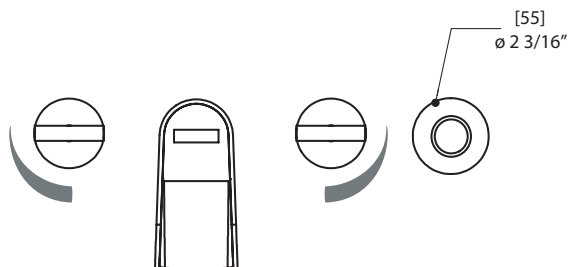

SPECS AT LARGE

Overall spout projection: 5 1/4"

CC spout projection: 4 1/4"

Total faucet height: 5 1/4"

Handshower height: 6 13/16"

Flow rate tub filler: 8 gpm

Flow rate handshower: 2.5 gpm

Mounting hole: 1 3/8"

Counter depth: 1 3/8"