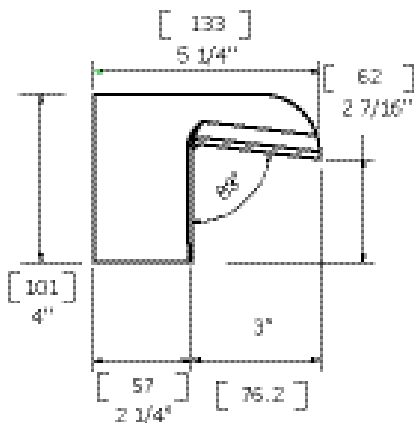

FEATURES

Solid brass construction
 Cascading water flow
 Press pop-up drain with overflow # ABRD00699
 Ceramic cartridge hot # ABCA10298 cold # ABCA10297
 1/2" connection to cartridge

FINISHES

Standard
 Polished chrome (pc)
 Brushed nickel (bn)
Custom
 15 Custom finishes available
 (ask your local Aquabrace authorized dealer for details)

WARRANTY

Residential: Limited lifetime warranty to original purchaser
 Commercial: Two years warranty
 (Complete warranty available at www.aquabrace.com/warranty)

SPECS AT LARGE

Overall spout projection: 5 1/4" Flow rate: 2.2 gpm
 CC spout projection: 4 1/4" Mounting hole: 1 3/8"
 Total faucet height: 4" Counter depth: 1 3/8"

EXPLOSION PARTS