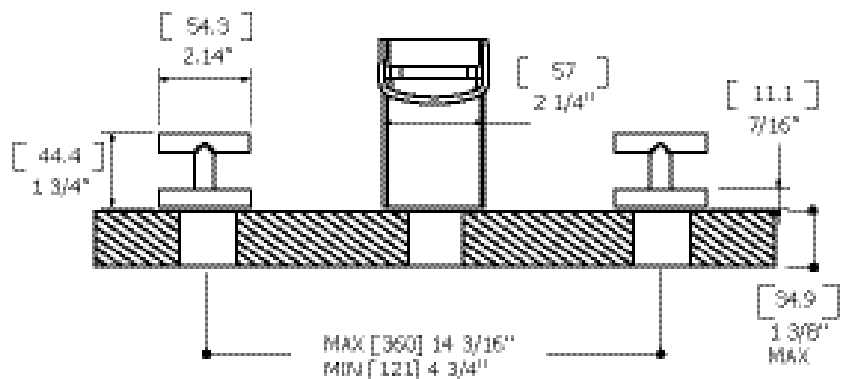

FEATURES

Solid brass construction
 Cascading water flow
 Press pop-up drain with overflow # ABRD00699
 Ceramic cartridge hot # ABCA10298 cold # ABCA10297
 1/2" connection to cartridge

FINISHES

Standard
 Polished chrome (pc)
 Brushed nickel (bn)
Custom
 15 Custom finishes available
 (ask your local Aquabrace authorized dealer for details)

WARRANTY

Residential: Limited lifetime warranty to original purchaser
 Commercial: Two years warranty
 (Complete warranty available at www.aquabrace.com/warranty)

SPECS AT LARGE

Overall spout projection: 5 1/4" Flow rate: 2.2 gpm
 CC spout projection: 4 1/4" Mounting hole: 1 3/8"
 Total faucet height: 4" Counter depth: 1 3/8"

EXPLOSION PARTS