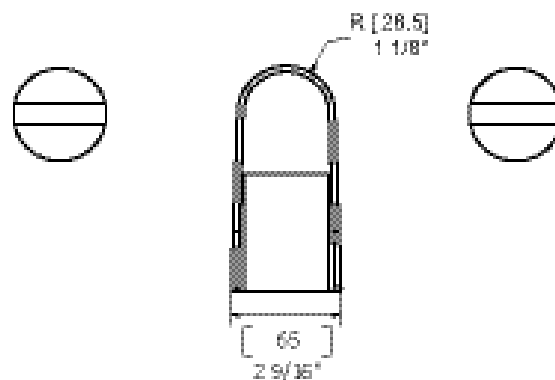

FEATURES

Solid brass construction
 Cascading water flow
 Press pop-up drain with overflow # ABRD00699
 Ceramic cartridge hot # ABCA10298 cold # ABCA10297
 1/2" connection to cartridge

FINISHES

Standard
 Polished chrome (pc)
 Brushed nickel (bn)
Custom
 15 Custom finishes available
 (ask your local Aquabrace authorized dealer for details)

WARRANTY

Residential: Limited lifetime warranty to original purchaser
 Commercial: Two years warranty
 (Complete warranty available at www.aquabrace.com/warranty)

SPECS AT LARGE

Overall spout projection: 5 1/4" Flow rate: 2.2 gpm
 CC spout projection: 4 1/4" Mounting hole: 1 3/8"
 Total faucet height: 4" Counter depth: 1 3/8"

EXPLOSION PARTS