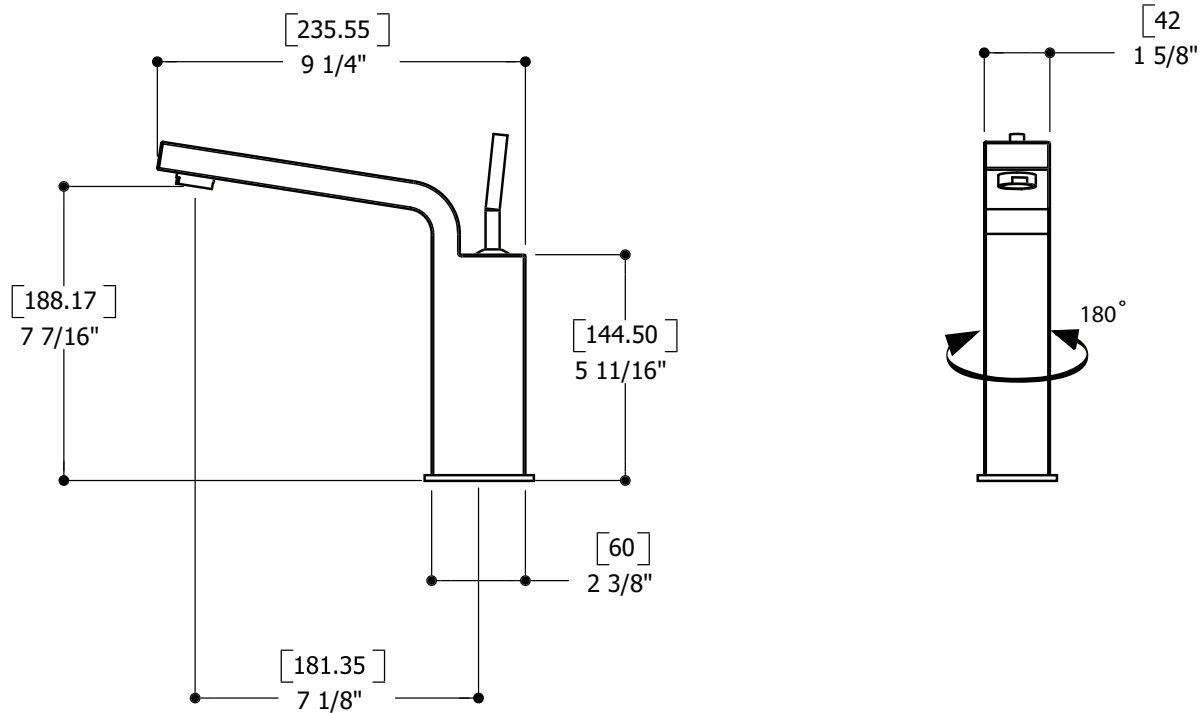

FEATURES

- Solid brass construction
- Single volume and temperature joystick control
- Aerated stream mode
- 180° spout rotation
- Ceramic cartridge # ABCA10039
- 3/8" connection
- 18" stainless steel braided supply hose

SPECS AT LARGE

- | | |
|----------------------------------|-----------------------|
| Overall spout projection: 9 1/4" | Flow rate: 2.2 gpm |
| CC spout projection: 7 1/8" | Mounting hole: 1 3/8" |
| Total faucet height: 8 1/2" | Counter depth: 1 3/8" |