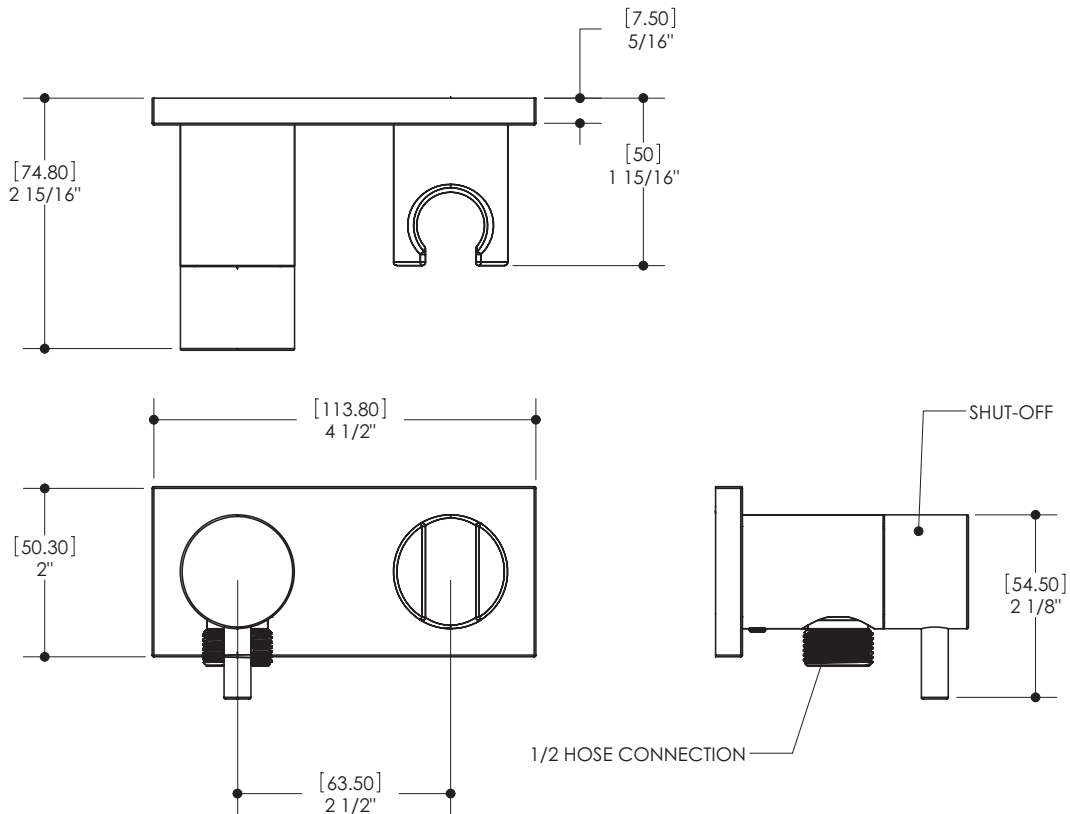

WARRANTY

Residential: Residential: Limited lifetime warranty to original purchaser
commercial: Two years warranty
(Complete warranty available at www.aquabress.com/warranty)