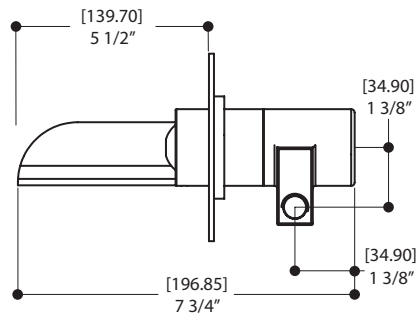

FEATURES

- Solid brass construction
- Single volume and temperature joystick control
- Cascading water flow
- Ceramic cartridge # ABCA10412
- 1/2" NPT female connection

FINISHES

- Standard
- Polished chrome (pc)
- Brushed nickel (bn)
- Custom
- 15 Custom finishes available
- (ask your local Aquabrace authorized dealer for details)

WARRANTY

- Residential: Limited lifetime warranty to original purchaser
- Commercial: Two years warranty
- (Complete warranty available at www.aquabrace.com/warranty)

SPECS AT LARGE

Overall spout projection: 5 1/2"
Total faucet height (w/ plate): 4 3/8"

Flow rate: 2.2 gpm

This faucet require reverse pipe connexion

- to obtain hot water when the decorative lever is pushed up and to the left
- to obtain cold water when the decorative lever is pushed up and to the right

Ce robinet nécessite un raccordement de tuyau inversé

- pour obtenir de l'eau chaude lorsque le levier est soulevé vers la gauche
- pour obtenir de l'eau froide lorsque le levier est soulevé vers la droite