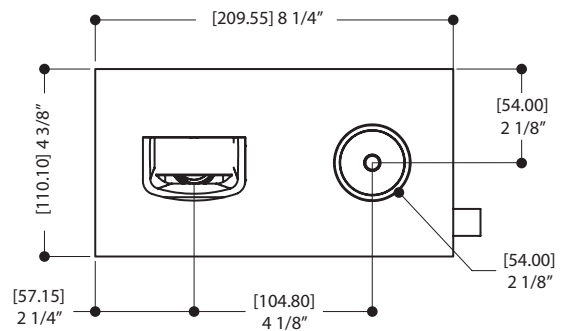

FEATURES

- Solid brass construction
- Single volume and temperature joystick control
- Cascading water flow
- Ceramic cartridge # ABCA10412
- 1/2" NPT female connection

FINISHES

- Standard
- Polished chrome (pc)
- Brushed nickel (bn)
- Custom
- 15 Custom finishes available
- (ask your local Aquabrace authorized dealer for details)

WARRANTY

- Residential: Limited lifetime warranty to original purchaser
- Commercial: Two years warranty
- (Complete warranty available at www.aquabrace.com/warranty)

SPECS AT LARGE

Overall spout projection: 5 1/2"
Total faucet height (w/ plate): 4 3/8"

Flow rate: 2.2 gpm

This faucet require reverse pipe connexion

- to obtain hot water when the decorative lever is pushed up and to the left
- to obtain cold water when the decorative lever is pushed up and to the right

Ce robinet nécessite un raccordement de tuyau inversé

- pour obtenir de l'eau chaude lorsque le levier est soulevé vers la gauche
- pour obtenir de l'eau froide lorsque le levier est soulevé vers la droite