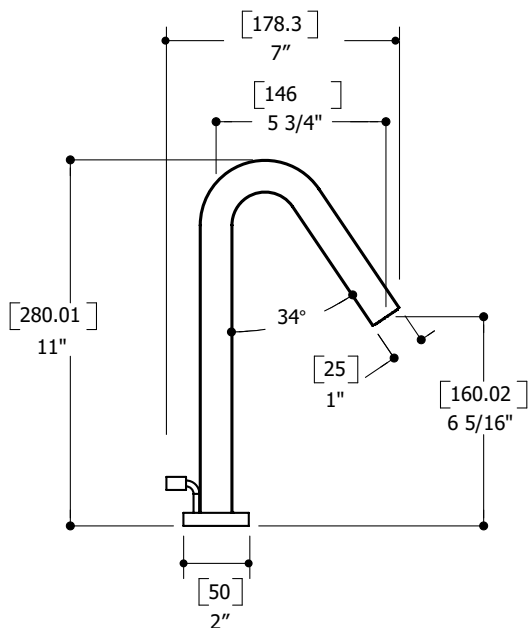

## FEATURES

Solid brass construction  
 Aerated water flow  
 1/2" thermostatic cartridge  
 Safety temperature stop, preset at 38C / 100F  
 microphone handshower with 5' double helix hidden hose  
 1/2" female connection

## SPECS AT LARGE

Overall spout projection: 7"  
 CC spout projection: 5 3/4"  
 Total faucet height: 11"  
 Flow rate (tub filler): 5.8 gpm  
 Flow rate (hdshower): 2.5 gpm  
 Mounting hole: 1 3/8"  
 Counter depth: 1 3/8"