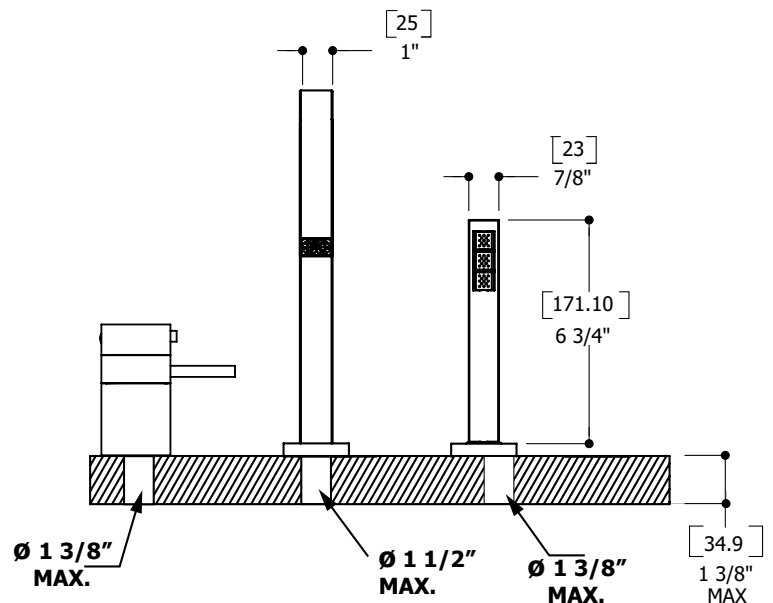

## FEATURES

Solid brass construction  
 Aerated water flow  
 1/2" thermostatic cartridge  
 Safety temperature stop, preset at 38C / 100F  
 microphone handshower with 5' double helix hidden hose  
 1/2" female connection

## SPECS AT LARGE

Overall spout projection: 7"  
 CC spout projection: 5 3/4"  
 Total faucet height: 11"  
 Flow rate (tub filler): 5.8 gpm  
 Flow rate (hdshower): 2.5 gpm  
 Mounting hole: 1 3/8"  
 Counter depth: 1 3/8"