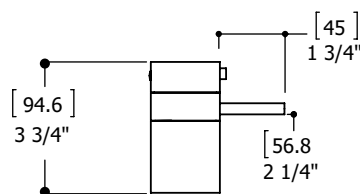

## SPECS AT LARGE

Overall spout projection: 7"  
 CC spout projection: 5 3/4"  
 Total faucet height: 11"  
 Flow rate (tub filler): 5.8 gpm  
 Flow rate (hdshower): 2.5 gpm  
 Mounting hole: 1 3/8"  
 Counter depth: 1 3/8"