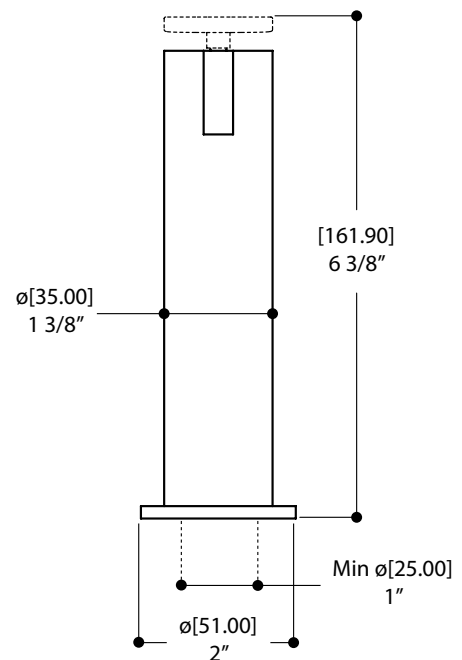

FEATURES

Solid brass construction
 Aerated water flow
 Single volume and temperature lever control not included
 Press pop-up drain with overflow included
 3/8" connection

Additional option: short or long lever, colored lever

SPECS AT LARGE

Overall spout projection : 6 3/4"	Flow rate : 2.2 gpm
CC spout projection : 5 3/8"	Mounting hole : 1 3/8"
Total faucet height : 6 3/8"	Counter depth : 1 3/8"

AQUABRASS

Time 51473 / 51573

short lever / long lever

HOW TO ORDER

51114PC

Code of the body + the finish

+51473RD

Code of the lever + finish/color

COLOR CHART FOR LEVERS