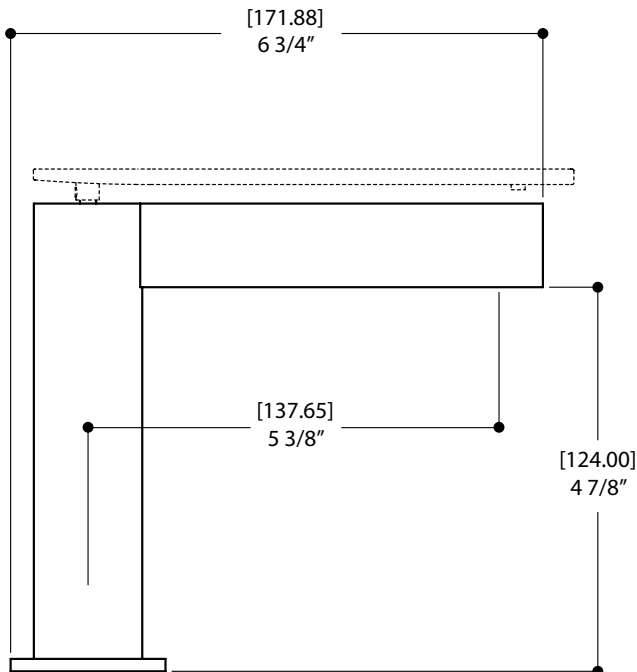

FEATURES

Solid brass construction
 Aerated water flow
 Single volume and temperature lever control not included
 Press pop-up drain with overflow included
 3/8" connection

Additional option: short or long lever, colored lever

SPECS AT LARGE

Overall spout projection : 6 3/4"	Flow rate : 2.2 gpm
CC spout projection : 5 3/8"	Mounting hole : 1 3/8"
Total faucet height : 6 3/8"	Counter depth : 1 3/8"

AQUABRASS

Time 51473 / 51573

short lever / long lever

HOW TO ORDER

51114PC

Code of the body + the finish

+51473RD

Code of the lever + finish/color

COLOR CHART FOR LEVERS