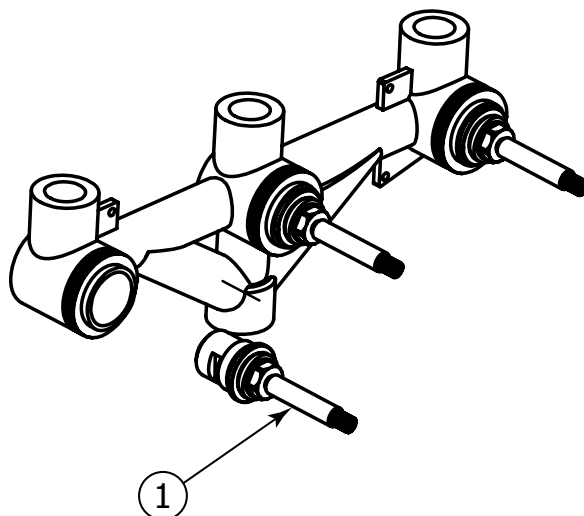

FEATURES

Solid brass construction
 3/4" NPT female connection (outlet and inlet)
 Ceramic cartridge

Flow rate: depends on supply valve capacity

WARRANTY

Residential: Limited lifetime warranty to original purchaser
 Commercial: Two years warranty
 (Complete warranty available at www.aquabass.com/warranty)

EXPLOSION PARTS

Item	Code	English	Français
1	ABCA00275	shut-off valve cartridges (x3)	cartouches des valves d'arrêt (x3)