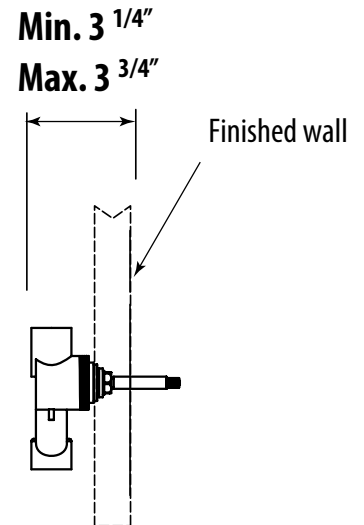

FEATURES

Solid brass construction
 3/4" NPT female connection (outlet and inlet)
 Ceramic cartridge

Flow rate: depends on supply valve capacity

WARRANTY

Residential: Limited lifetime warranty to original purchaser
 Commercial: Two years warranty
 (Complete warranty available at www.aquabass.com/warranty)

EXPLOSION PARTS

Item	Code	English	Français
1	ABCA00275	shut-off valve cartridges (x3)	cartouches des valves d'arrêt (x3)