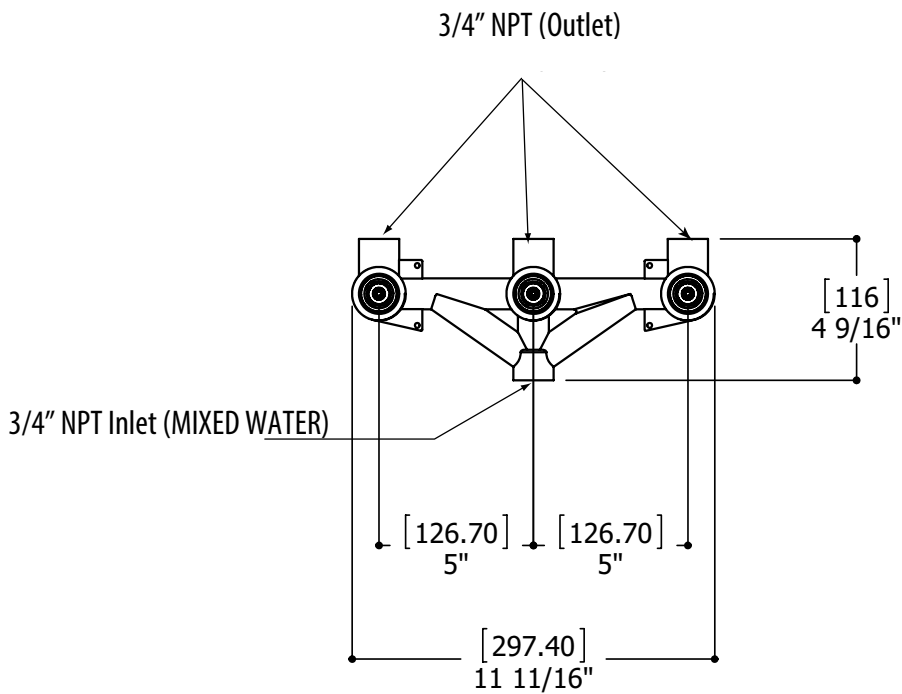

FEATURES

Solid brass construction
 3/4" NPT female connection (outlet and inlet)
 Ceramic cartridge

Flow rate: depends on supply valve capacity

WARRANTY

Residential: Limited lifetime warranty to original purchaser
 Commercial: Two years warranty
 (Complete warranty available at www.aquabass.com/warranty)

EXPLOSION PARTS

Item	Code	English	Français
1	ABCA00275	shut-off valve cartridges (x3)	cartouches des valves d'arrêt (x3)