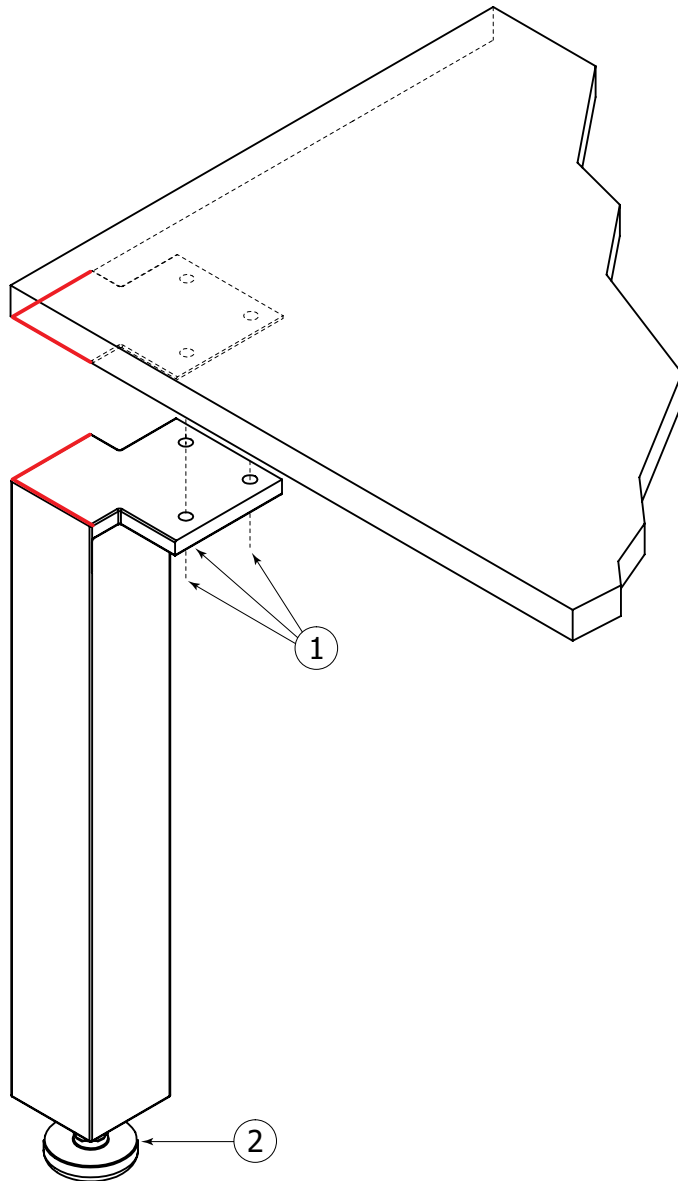

SPECS AT LARGE

Installation

Fix the legs on vanity with three screws (1)

To adjust the height of vanity turn clockwise or counterclockwise (2)