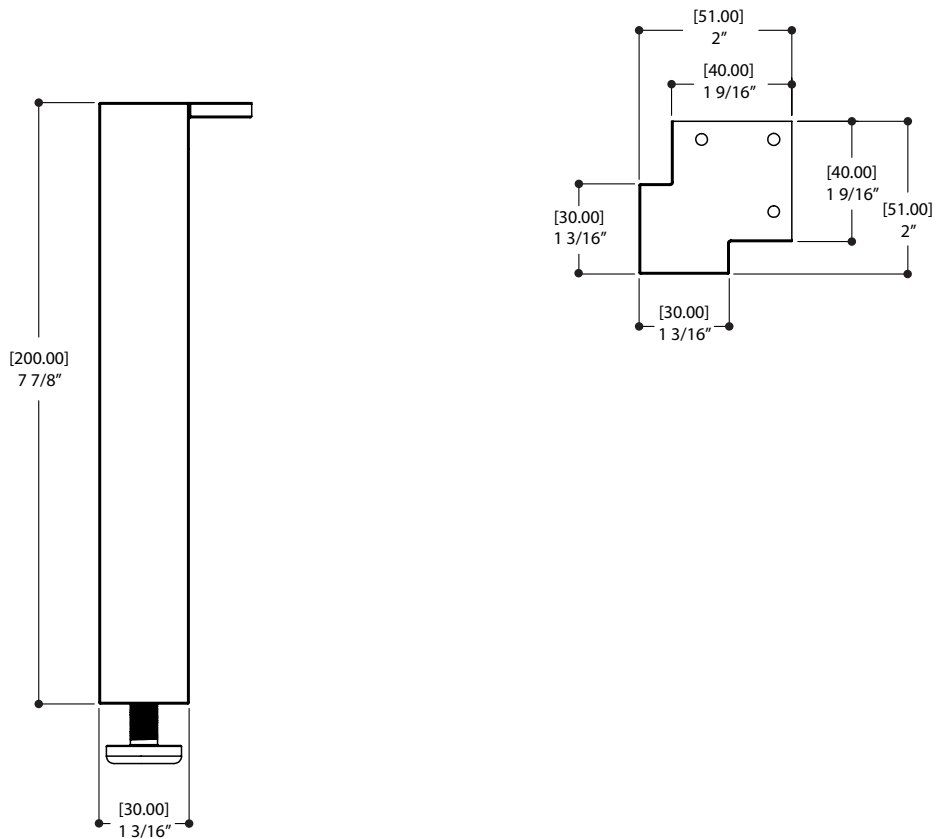

SPECS AT LARGE

Installation

Fix the legs on vanity with three screws (1)

To adjust the height of vanity turn clockwise or counterclockwise (2)