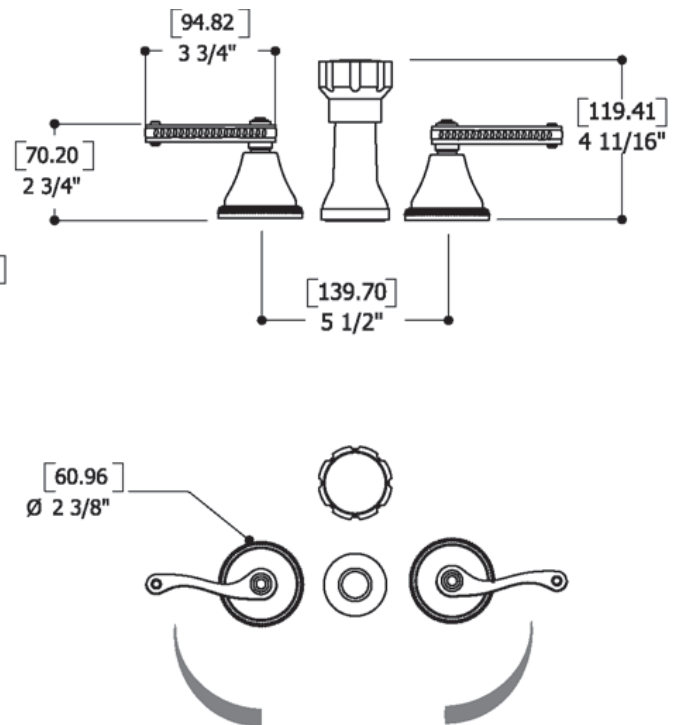

FEATURES

Solid brass construction
 Incorporated vacuum braker
 Vertical spray
 Mechanical drain with overflow # ABDR42300
 Ceramic cartridge # hot ABCA30911 cold ABCA30921
 1/2" connection

FINISHES

Standard
 polished chrome (pc)
 brushed nickel (bn)
Custom
 19 custom finishes available
 (ask your local Aquabress authorized dealer for details)

WARRANTY

Residential: Limited lifetime warranty to original purchaser
 Commercial: Two years warranty
 (Complete warranty available at www.aquabress.com/warranty)

SPECS AT LARGE

Total faucet height: 4 11/16" Flow rate: full flow
 Mounting hole: 1 3/8" Counter depth: 1 3/8"

EXPLOSION PARTS