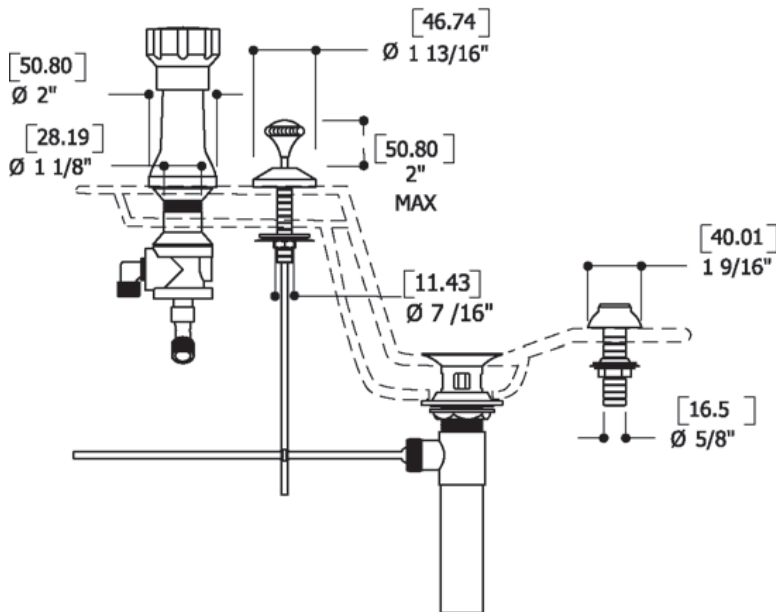

FEATURES

Solid brass construction
 Incorporated vacuum braker
 Vertical spray
 Mechanical drain with overflow # ABDR42300
 Ceramic cartridge # hot ABCA30911 cold ABCA30921
 1/2" connection

FINISHES

Standard
 polished chrome (pc)
 brushed nickel (bn)
Custom
 19 custom finishes available
 (ask your local Aquabress authorized dealer for details)

WARRANTY

Residential: Limited lifetime warranty to original purchaser
 Commercial: Two years warranty
 (Complete warranty available at www.aquabress.com/warranty)

SPECS AT LARGE

Total faucet height: 4 11/16" Flow rate: full flow
 Mounting hole: 1 3/8" Counter depth: 1 3/8"

EXPLOSION PARTS