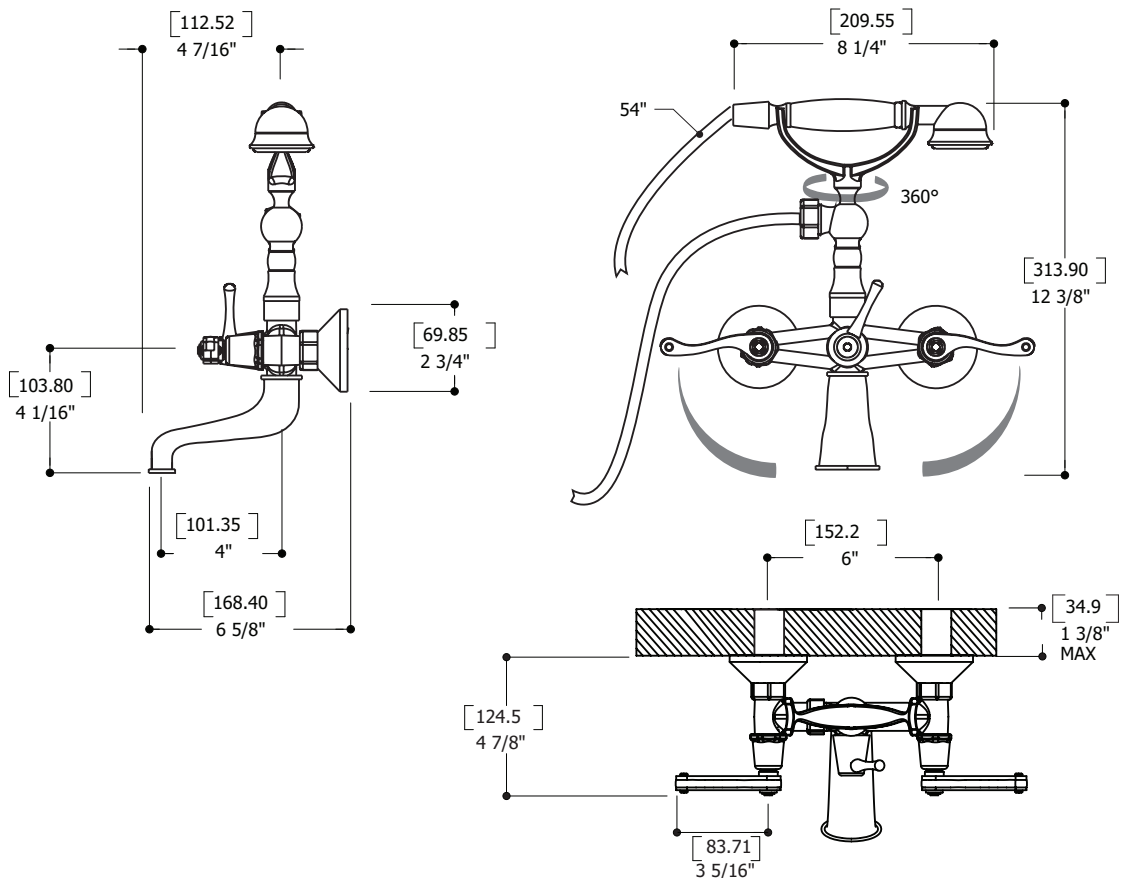

FEATURES

- Solid brass construction
- Cascading water flow
- Lever diverter
- Single spray handshower
- 5' brass hose
- Ceramic cartridge # hot ABCA30911 cold ABCA30921
- 3/4" NPT female connection

FINISHES

SPECS AT LARGE

- Overall spout projection: 6 5/8"
- Flow rate tub filler: 11 gpm
- CC spout projection: 4"
- Flow rate handshower: 2.5 gpm
- Total faucet height: 12 3/8"
- Mounting hole: 1 3/8"

EXPLOSION PARTS