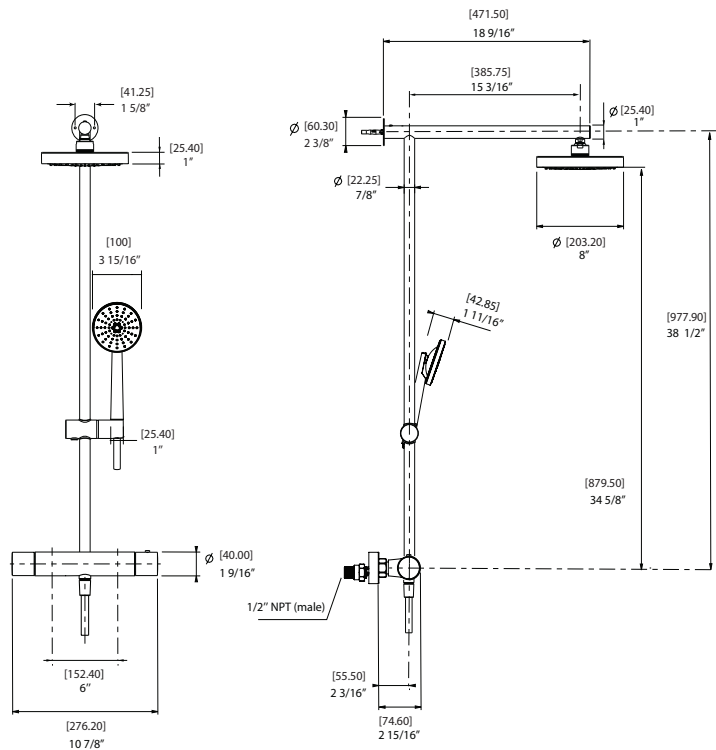

WARRANTY

- Residential: Limited lifetime warranty to original purchaser
- Commercial: Two years warranty