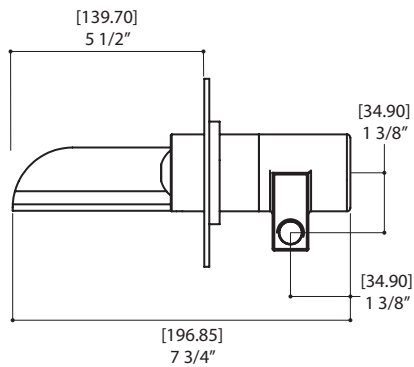

## FEATURES

- Solid brass construction
- Single volume and temperature joystick control
- Cascading water flow
- Ceramic cartridge # ABCA10412
- 1/2" NPT female connection

## SPECS AT LARGE

Overall spout projection: 5 1/2"  
Total faucet height (w/ plate): 4 3/8"

Flow rate: 2.2 gpm