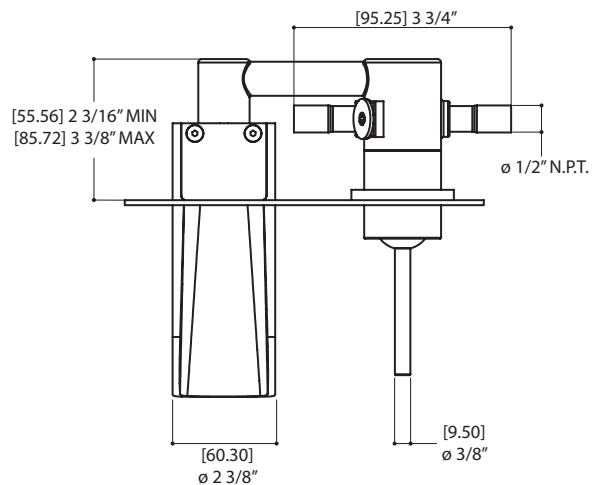

## FEATURES

- Solid brass construction
- Single volume and temperature joystick control
- Cascading water flow
- Ceramic cartridge # ABCA10412
- 1/2" NPT female connection

## SPECS AT LARGE

Overall spout projection: 5 1/2"  
Total faucet height (w/ plate): 4 3/8"

Flow rate: 2.2 gpm

## EXPLOSION PARTS