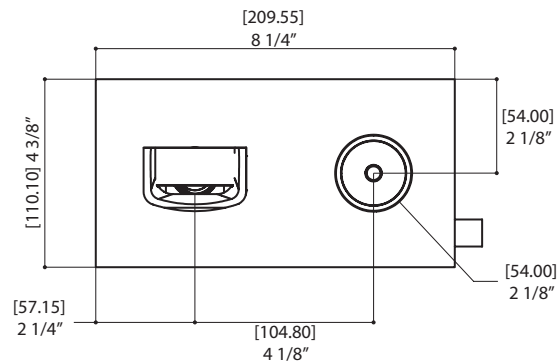

## FEATURES

- Solid brass construction
- Single volume and temperature joystick control
- Cascading water flow
- Ceramic cartridge # ABCA10412
- 1/2" NPT female connection

## SPECS AT LARGE

Overall spout projection: 5 1/2"  
Total faucet height (w/ plate): 4 3/8"

Flow rate: 2.2 gpm