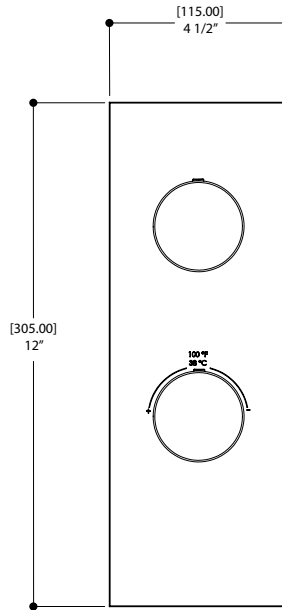

## STSU21/22/32/33BC

### Product Description

#### Trim set

for rough 12123  
4 1/2" x 12" x 1/8"