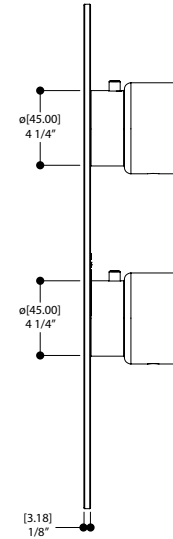

## STSU21/22/32/33BC

#### Trim set

for rough 12123  
4 1/2" x 12" x 1/8"