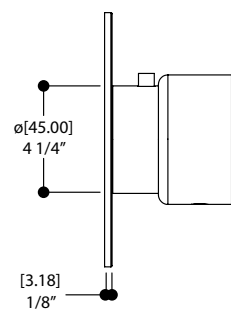

STS34BC

Product Description

Trim set

for rough N1008
3 1/4" x 4 1/4" x 1/8"

FINISHES

Standard
Polished chrome (pc)

Custom
15 custom finishes available
(ask your local Aquabrace authorized dealer for details)