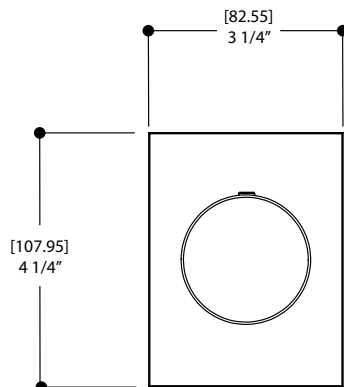

STS34BC

Product Description

Trim set

for rough N1008
3 1/4" x 4 1/4" x 1/8"

FINISHES

Standard
Polished chrome (pc)

Custom
15 custom finishes available
(ask your local Aquabrace authorized dealer for details)