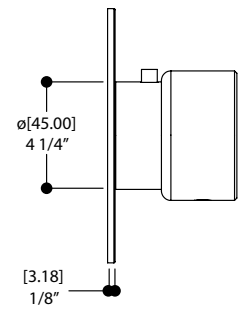

STS12BC

Product Description

Trim set

for rough N1006
3 1/4" x 4 1/4" x 1/8"

FINISHES

Standard
Polished chrome (pc)

Custom
15 custom finishes available
(ask your local Aquabrace authorized dealer for details)