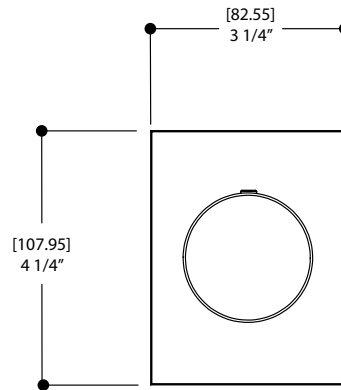

STS12BC

Product Description

Trim set

for rough N1006
3 1/4" x 4 1/4" x 1/8"

FINISHES

Standard
Polished chrome (pc)

Custom
15 custom finishes available
(ask your local Aquabrace authorized dealer for details)