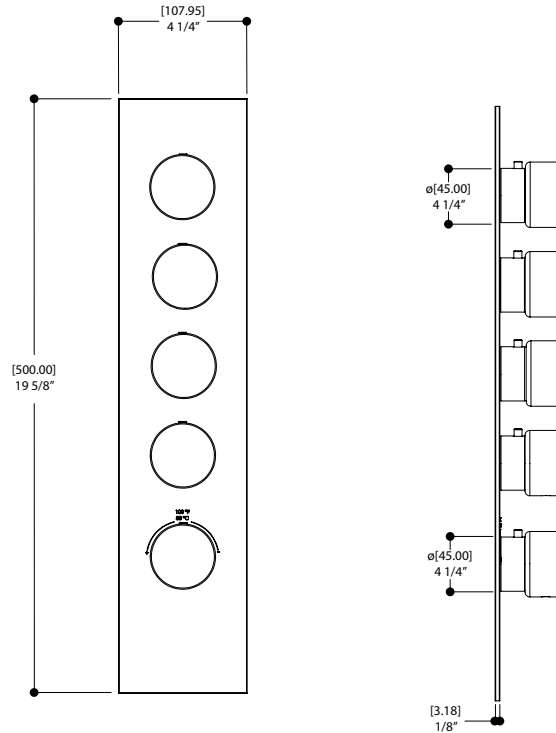

STS04BC

Product Description

Trim set

for rough 3004
4 1/4" x 19 5/8" x 1/8"

FINISHES

Standard
Polished chrome (pc)

Custom
15 custom finishes available
(ask your local Aquabross authorized dealer for details)