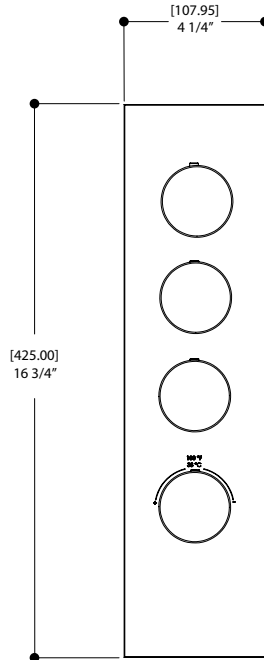

STS03NM

Product Description

Trim set

for roughs 12003 and 3003
4 1/4" x 16 3/4" x 1/8"

FINISHES

Standard
Polished chrome (pc)

Custom
15 custom finishes available
(ask your local Aquabrace authorized dealer for details)