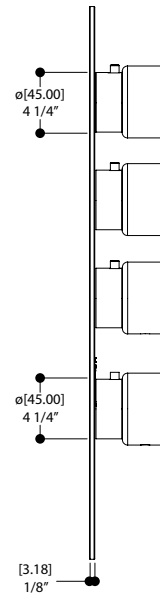

STS03NM

Product Description

Trim set

for roughs 12003 and 3003
4 1/4" x 16 3/4" x 1/8"

FINISHES

Standard
Polished chrome (pc)

Custom
15 custom finishes available
(ask your local Aquabrace authorized dealer for details)