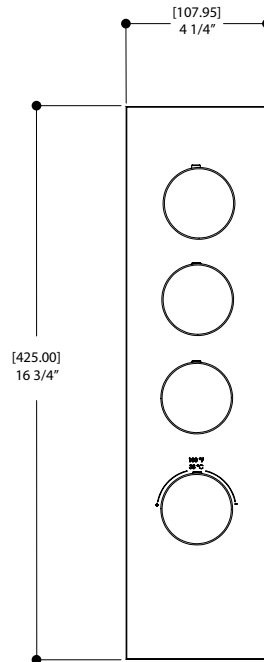

STS03BC

Product Description

Trim set

for roughs 12003 and 3003
4 1/4" x 16 3/4" x 1/8"

FINISHES

Standard
Polished chrome (pc)

Custom
15 custom finishes available
(ask your local Aquabross authorized dealer for details)