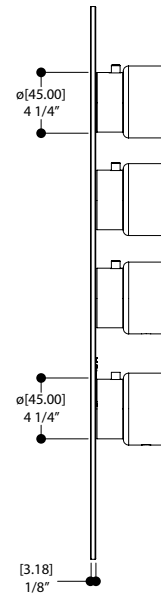

STS03BC

Product Description

Trim set

for roughs 12003 and 3003
4 1/4" x 16 3/4" x 1/8"

FINISHES

Standard
Polished chrome (pc)

Custom
15 custom finishes available
(ask your local Aquabross authorized dealer for details)