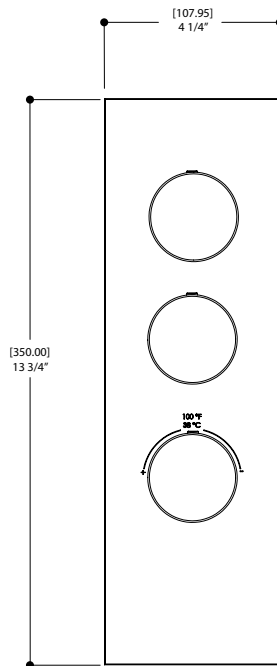

STS02BC

Product Description

Trim set

for roughs 12002 and 3002
4 1/4" x 13 3/4" x 1/8"

FINISHES

Standard
Polished chrome (pc)

Custom
15 custom finishes available
(ask your local Aquabross authorized dealer for details)