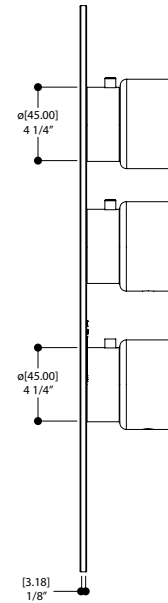

STS02BC

Product Description

Trim set

for roughs 12002 and 3002
4 1/4" x 13 3/4" x 1/8"

FINISHES

Standard
Polished chrome (pc)

Custom
15 custom finishes available
(ask your local Aquabross authorized dealer for details)