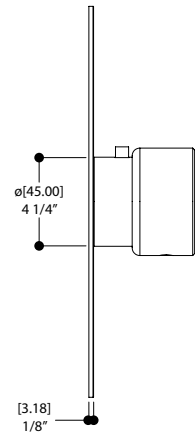

STS00BC

Product Description

Trim set

for roughs 12000 and 3000
4 1/4" x 7 7/8" x 1/8"

FINISHES

Standard
Polished chrome (pc)

Custom
15 custom finishes available
(ask your local Aquabrax authorized dealer for details)