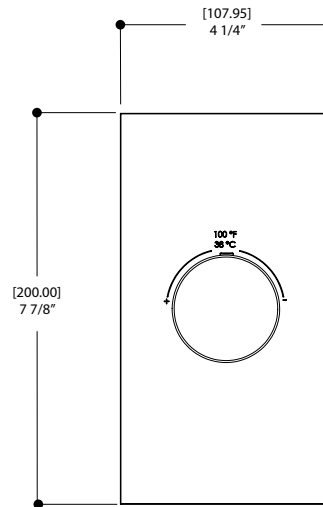

### Product Description

#### Trim set

for roughs 12000 and 3000  
4 1/4" x 7 7/8" x 1/8"