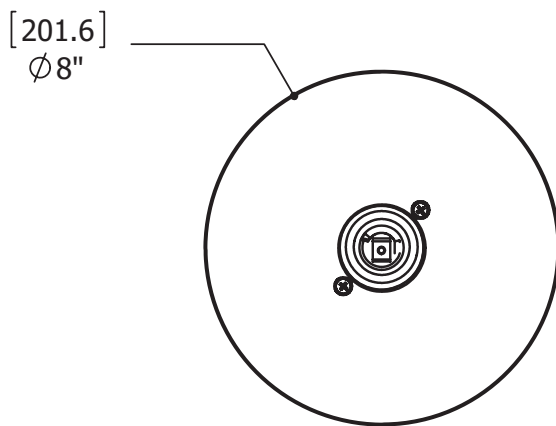

WARRANTY

Residential: Limited lifetime warranty to original purchaser
Commercial: Two years warranty
(Complete warranty available at www.aquabrace.com/warranty)