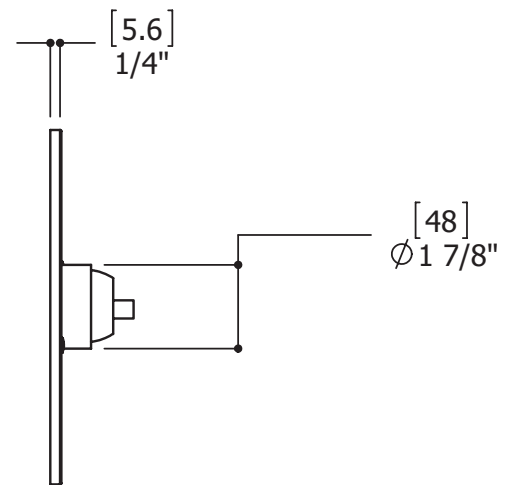

WARRANTY

Residential: Limited lifetime warranty to original purchaser
Commercial: Two years warranty
(Complete warranty available at www.aquabrace.com/warranty)