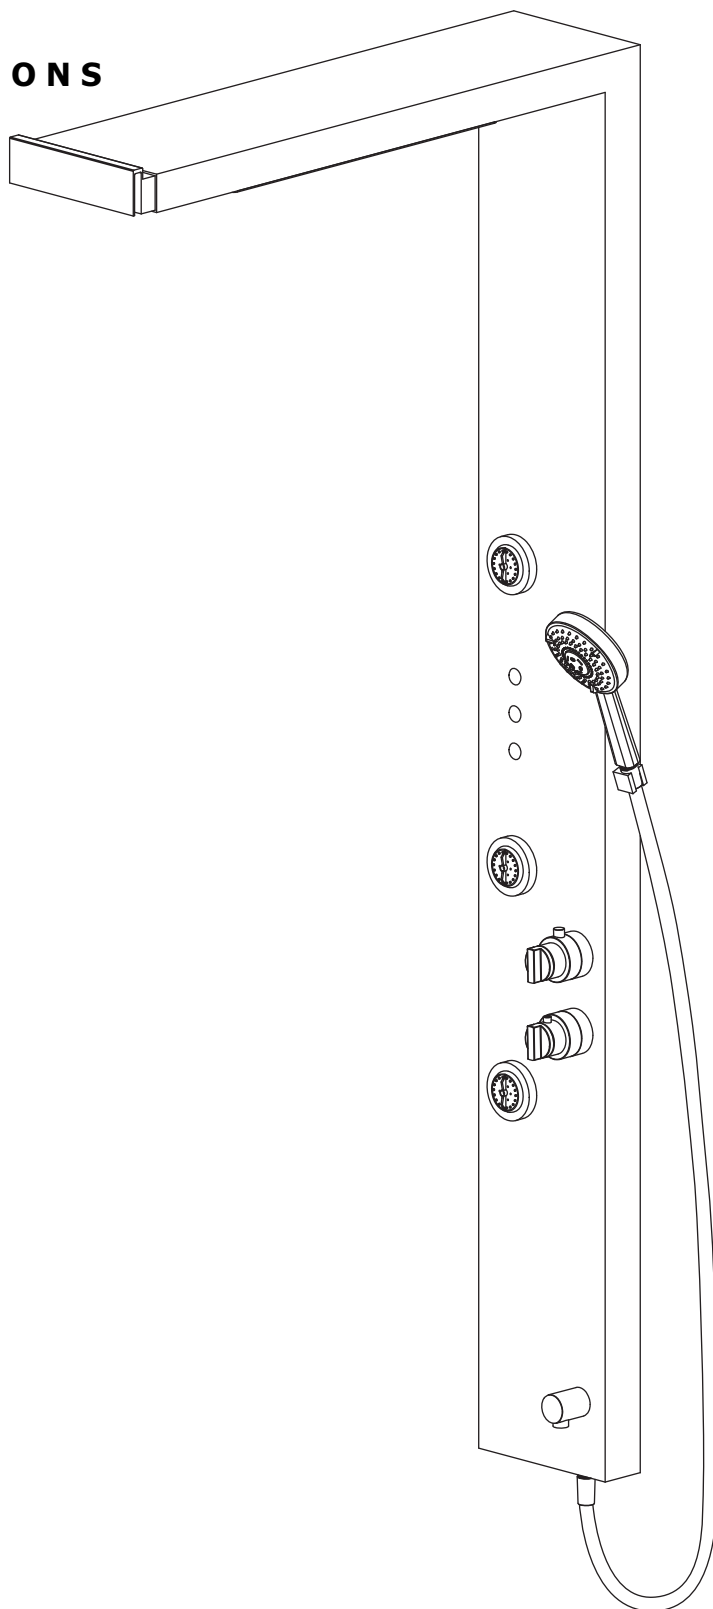

# Under

aquabross

Under

**TECHNICAL SPECIFICATIONS**

FEATURES:

- Stainless steel construction
- 1/2" N.P.T. connection
- 5 ways external thermostatic valve
- Body jets
- Handshower
- Chromatherapy
- Toe tester spout
- Rain head