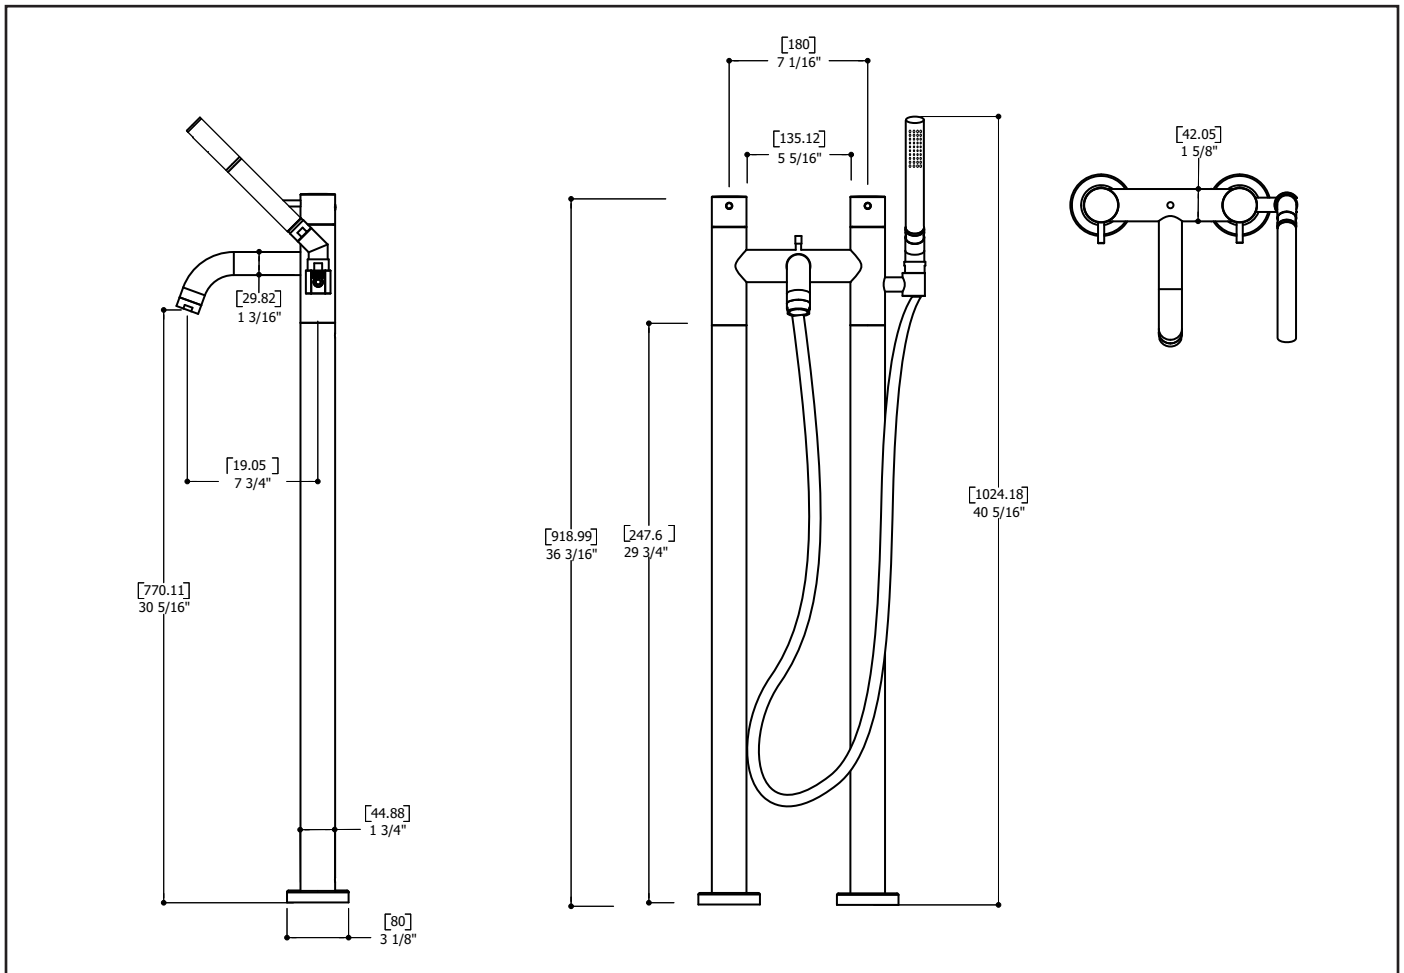

#### TECHNICAL SPECIFICATIONS

##### FEATURES:

- Solid brass construction
- High quality finishing
- Floor mount
- 7 3/4" spout C to C
- Handshower single action
- 3/4 N.P.T.
- 12 GPM
- CSA approved

#### SERVICE PARTS